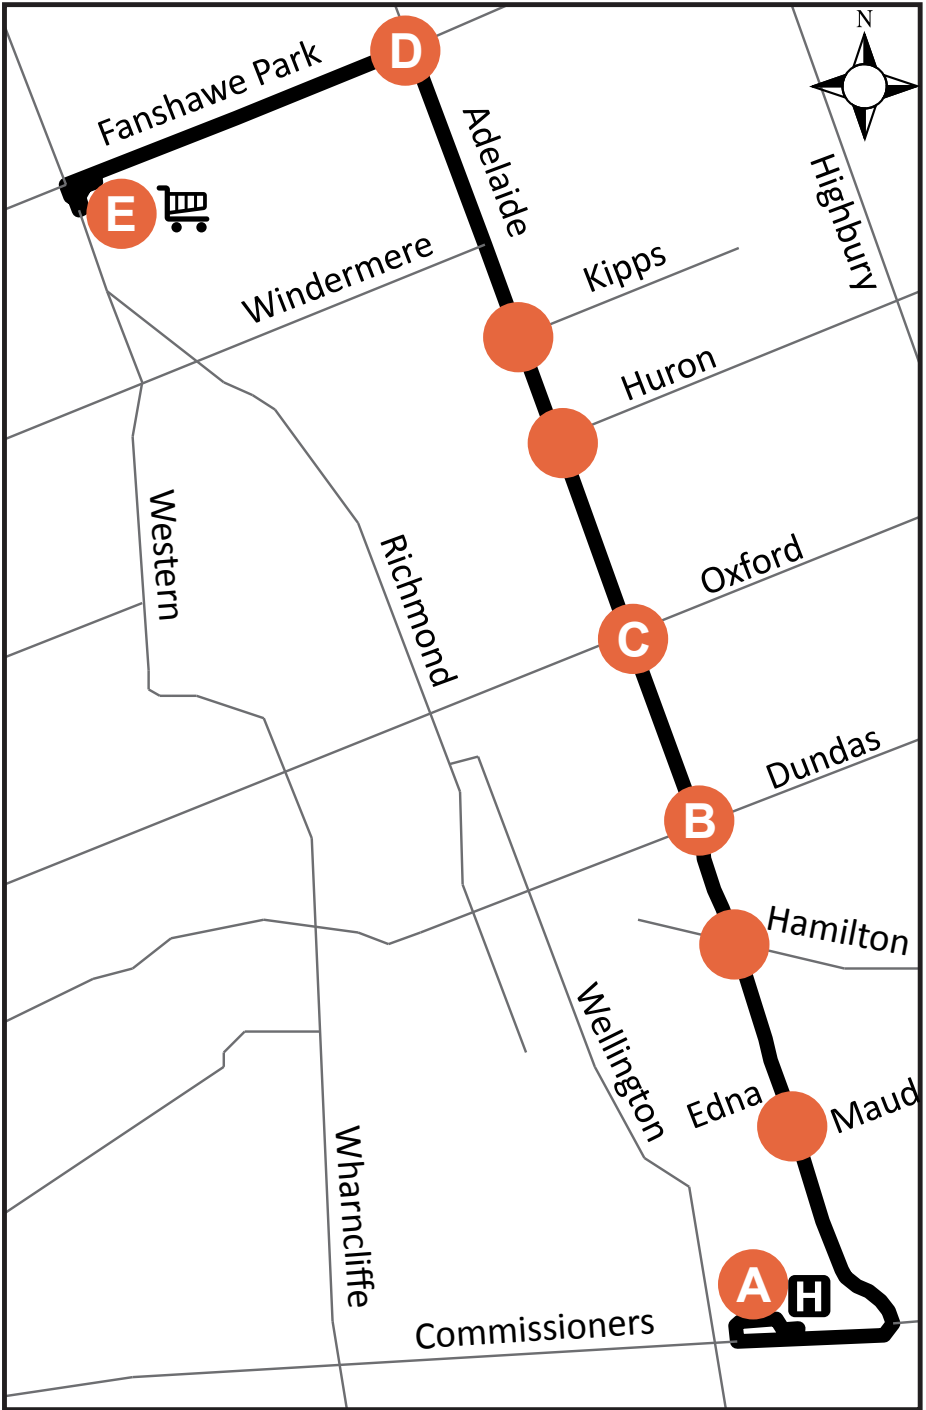

92

EXPRESS MASONVILLE MALL - VICTORIA HOSPITAL

Map Legend

A Timepoint

● Stop Location

Shopping Centre

Hospital

Effective: September 4th, 2016