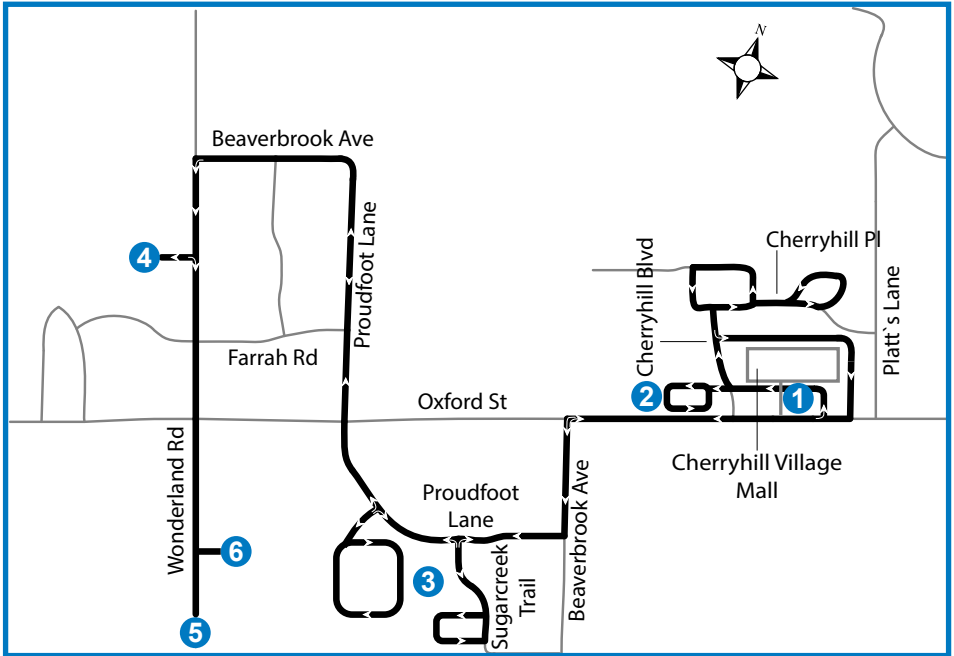

51

MONDAY COMMUNITY BUS

Map Legend

Effective: April 30th, 2017

1	Timepoint		Route Direction
----------	-----------	--	-----------------

Route 51 - Community Bus (Monday's Only)

Cherryhill Village Mall	Cherryhill Loop	Proudfoot Loop	Wonderland Loop	Westmount Mall	Food Basics	Wonderland Loop	Proudfoot Loop	Cherryhill Village Mall
1	2	3	4	5	6	4	3	1
LVS	Starts At	Starts At	Starts At	LVS	LVS	LVS	Starts At	Starts At
9:20	9:22	9:37	9:43	9:58	10:08	10:15	10:21	10:31
10:38	10:40	10:55	11:01	11:13	11:23	11:30	11:36	11:46
11:55	11:57	12:12	12:18	12:30	12:40	12:47	12:53	1:03
1:13	1:15	1:30	1:36	1:48	1:58	2:05	2:11	2:21
2:26	2:28 (Drop Offs Only)			-	-	-	-	-

52 TUESDAY COMMUNITY BUS

Map Legend

Effective: April 30th, 2017

1	Timepoint		Route Direction
----------	-----------	--	-----------------

Route 52- Community Bus (Tuesday's Only)

Cherryhill Village Mall	Cherryhill Loop	Proudfoot Loop	Wonderland Loop	Oakridge Superstore	Remark	Wonderland Loop	Proudfoot Loop	Cherryhill Village Mall
1	2	3	4	5	6	4	3	1
LVS	Starts At	Starts At	Starts At	LVS	LVS	LVS	Starts At	Starts At
9:20	9:22	9:37	9:43	9:55	10:05	10:14	10:20	10:29
10:38	10:40	10:55	11:01	11:13	11:23	11:32	11:38	11:47
11:55	11:57	12:12	12:18	12:30	12:40	12:49	12:55	1:04
1:13	1:15	1:30	1:36	1:48	1:58	2:07	2:13	2:22
2:26	2:28 (Drop Offs Only)			-	-	-	-	-

Oakridge Superstore

Before proceeding to Superstore, passengers can request to be dropped off at the plaza near Hyde Park Road and Royal York Road (CIBC).

Hyde Park Power Centre

Operators will not be permitted to pick up/ drop off customers at any other stores besides Walmart within the Power Centre, or along the route, for safety reasons.