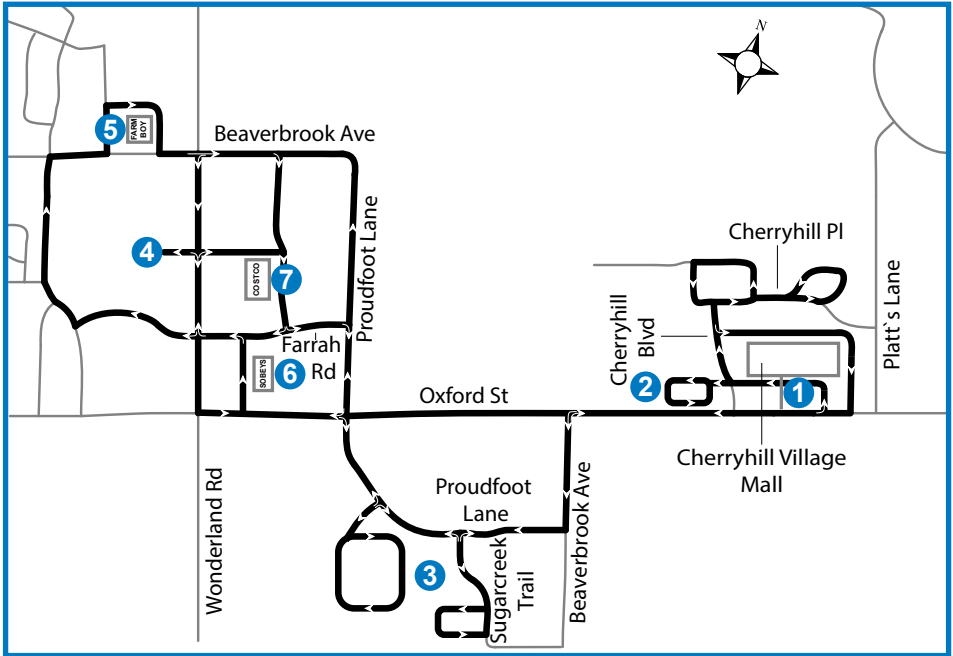

54 THURSDAY COMMUNITY BUS

Map Legend

Effective: April 30th, 2017

1	Timepoint		Route Direction

Route 54 - Community Bus (Thursday's Only)

Cherryhill Village Mall	Cherryhill Loop	Proudfoot Loop	Wonderland Loop	Farm Boy	Sobey's	Costco	Wonderland Loop	Proudfoot Loop	Cherryhill Village Mall
1	2	3	4	5	6	7	4	3	1
LVS	Starts At	Starts At	Starts At	LVS	LVS	LVS	Starts At	Starts At	Starts At
9:20	9:22	9:37	9:43	9:47	9:58	10:01	10:05	10:11	10:20
10:38	10:40	10:55	11:01	11:05	11:16	11:19	11:23	11:29	11:38
11:55	11:57	12:12	12:18	12:22	12:33	12:36	12:40	12:46	12:55
1:13	1:15	1:30	1:36	1:40	1:51	1:54	1:58	2:04	2:13
2:26	2:28 (Drop Offs Only)			-	-	-	-	-	-