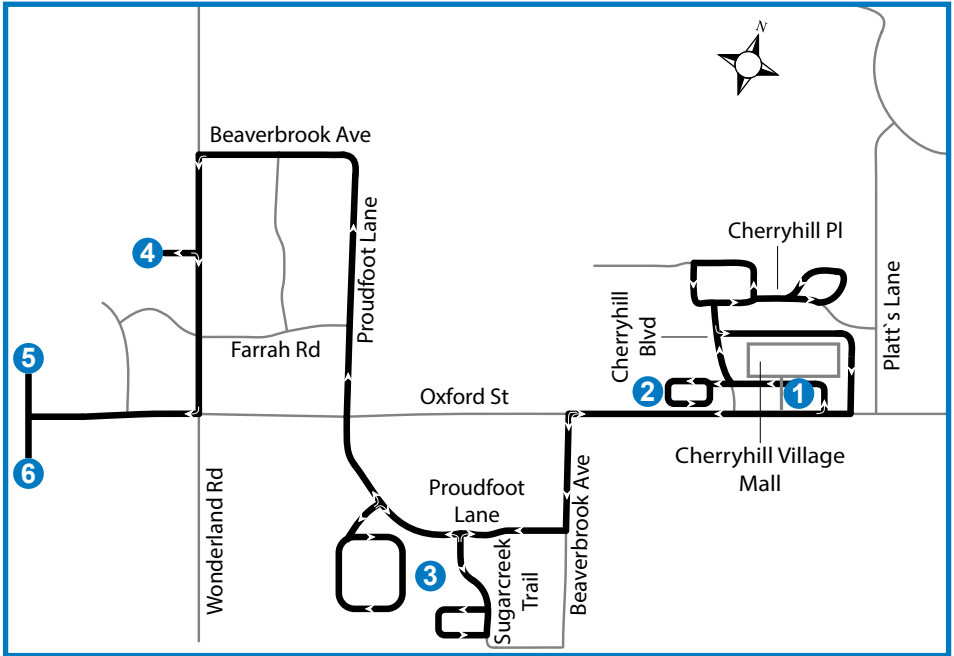

51

MONDAY COMMUNITY BUS

Map Legend

Effective: April 30th, 2017

1	Timepoint		Route Direction
----------	-----------	--	-----------------

Route 51 - Community Bus (Monday's Only)

Cherryhill Village Mall	Cherryhill Loop	Proudfoot Loop	Wonderland Loop	Westmount Mall	Food Basics	Wonderland Loop	Proudfoot Loop	Cherryhill Village Mall
1	2	3	4	5	6	4	3	1
LVS	Starts At	Starts At	Starts At	LVS	LVS	LVS	Starts At	Starts At
9:20	9:22	9:37	9:43	9:58	10:08	10:15	10:21	10:31
10:38	10:40	10:55	11:01	11:13	11:23	11:30	11:36	11:46
11:55	11:57	12:12	12:18	12:30	12:40	12:47	12:53	1:03
1:13	1:15	1:30	1:36	1:48	1:58	2:05	2:11	2:21
2:26	2:28 (Drop Offs Only)			-	-	-	-	-

52 TUESDAY COMMUNITY BUS

Map Legend

Effective: April 30th, 2017

1	Timepoint		Route Direction
----------	-----------	--	-----------------

Route 52- Community Bus (Tuesday's Only)

Cherryhill Village Mall	Cherryhill Loop	Proudfoot Loop	Wonderland Loop	Oakridge Superstore	Remark	Wonderland Loop	Proudfoot Loop	Cherryhill Village Mall
1	2	3	4	5	6	4	3	1
LVS	Starts At	Starts At	Starts At	LVS	LVS	LVS	Starts At	Starts At
9:20	9:22	9:37	9:43	9:55	10:05	10:14	10:20	10:29
10:38	10:40	10:55	11:01	11:13	11:23	11:32	11:38	11:47
11:55	11:57	12:12	12:18	12:30	12:40	12:49	12:55	1:04
1:13	1:15	1:30	1:36	1:48	1:58	2:07	2:13	2:22
2:26	2:28 (Drop Offs Only)			-	-	-	-	-

Oakridge Superstore

Before proceeding to Superstore, passengers can request to be dropped off at the plaza near Hyde Park Road and Royal York Road (CIBC).

Hyde Park Power Centre

Operators will not be permitted to pick up/ drop off customers at any other stores besides Walmart within the Power Centre, or along the route, for safety reasons.