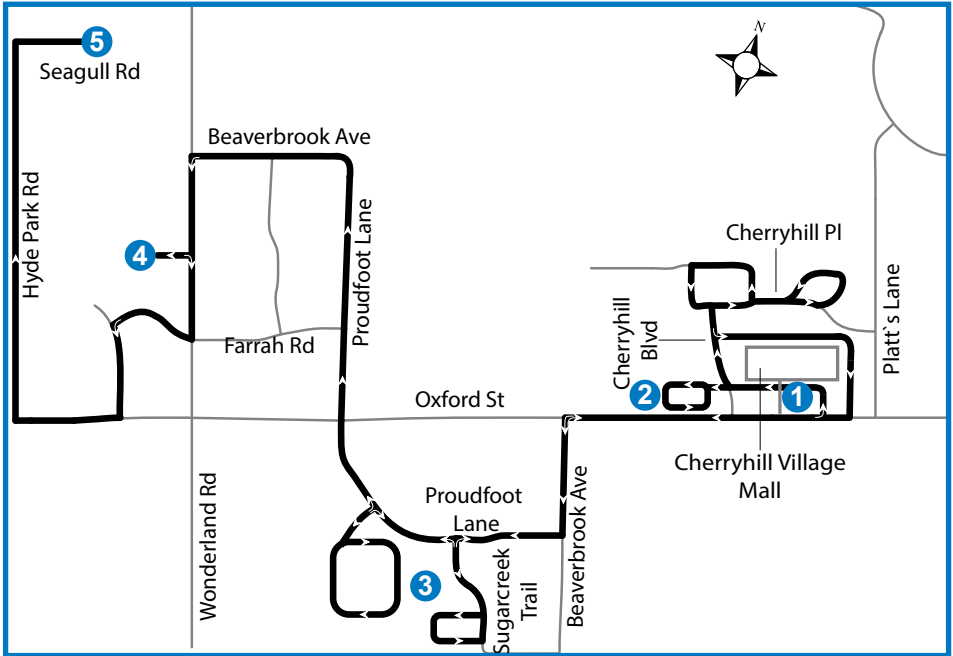

53

WEDNESDAY COMMUNITY BUS

Map Legend

Effective: April 30th, 2017

1	Timepoint		Route Direction

Route 53 - Community Bus (Wednesday's Only)

Cherryhill Village Mall	Cherryhill Loop	Proudfoot Loop	Wonderland Loop	Hyde Park Walmart	Wonderland Loop	Proudfoot Loop	Cherryhill Village Mall
1	2	3	4	5	4	3	1
LVS	Starts At	Starts At	Starts At	LVS	LVS	LVS	Starts At
9:20	9:22	9:37	9:43	10:03	10:18	10:24	10:33
10:38	10:40	10:55	11:01	11:21	11:36	11:42	11:51
11:55	11:57	12:12	12:18	12:38	12:53	12:59	1:08
1:13	1:15	1:30	1:36	1:56	2:11	2:17	2:26
2:26	2:28 (Drop Offs Only)			-	-	-	-