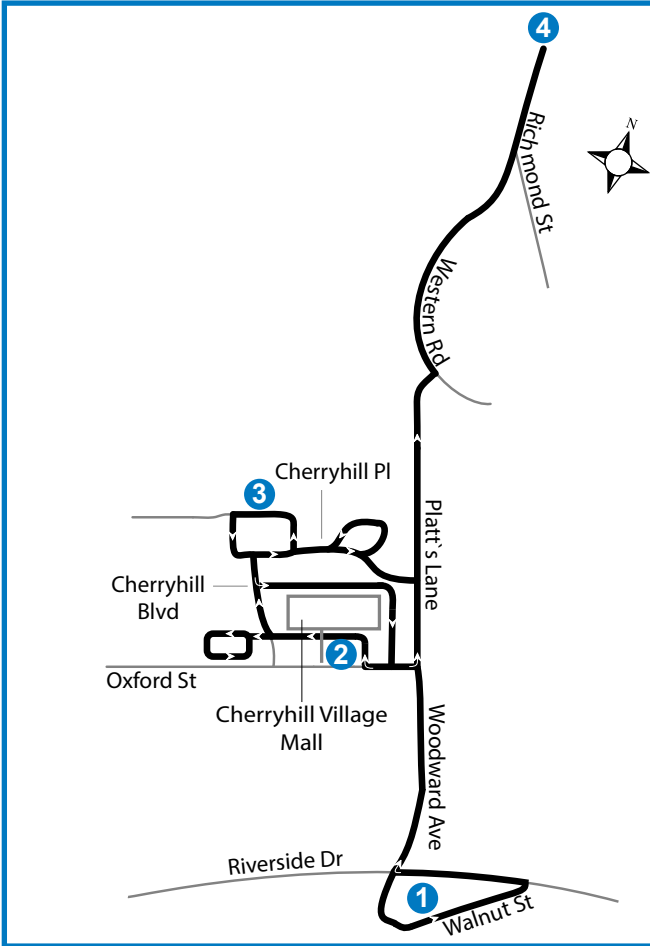

54 THURSDAY COMMUNITY BUS

Map Legend

Effective: April 30th, 2017

1	Timepoint		Route Direction
----------	-----------	--	-----------------

Route 54 - Community Bus (Thursday's Only)

Cherryhill Village Mall	Cherryhill Loop	Proudfoot Loop	Wonderland Loop	Farm Boy	Sobey's	Costco	Wonderland Loop	Proudfoot Loop	Cherryhill Village Mall
1	2	3	4	5	6	7	4	3	1
LVS	Starts At	Starts At	Starts At	LVS	LVS	LVS	Starts At	Starts At	Starts At
9:20	9:22	9:37	9:43	9:47	9:58	10:01	10:05	10:11	10:20
10:38	10:40	10:55	11:01	11:05	11:16	11:19	11:23	11:29	11:38
11:55	11:57	12:12	12:18	12:22	12:33	12:36	12:40	12:46	12:55
1:13	1:15	1:30	1:36	1:40	1:51	1:54	1:58	2:04	2:13
2:26	2:28 (Drop Offs Only)			-	-	-	-	-	-

55

FRIDAY COMMUNITY BUS

Map Legend

Effective: April 30th, 2017

1	Timepoint		Route Direction
----------	-----------	--	-----------------

Route 55 - Community Bus (Friday's Only)

Cherryhill Village Mall	Cherryhill Loop	Masonville Entrance 1*	Masonville Entrance 1*	Cherryhill Village Mall
2	3	4	4	2
LVS	Starts At	ARR	LVS	ARR
9:20	9:22	10:02	10:11	10:28
10:38	10:40	11:20	11:29	11:46
11:55	11:57	12:37	12:46	1:03
1:13	1:15	1:55	2:04	2:21
2:26	2:28 (Drop Offs Only)			-

Please note that only locations listed on schedule will be serviced.

Notes

85 Walnut/ 201 Riverside

- Scheduled pickup is at 9:08am (85 Walnut) and at 9:10am (201 Riverside), scheduled drop-offs are at 12:25pm and 2:40pm.
- Call-in pickups are ONLY available at this location for Route 55 (Friday) before 1:30pm. Requested pickups happen prior to entering Cherryhill Village Mall.

Oakridge Superstore

Before proceeding to Superstore, passengers can request to be dropped off at the plaza near Hyde Park Road and Royal York Road (CIBC).

Hyde Park Power Centre

Operators will not be permitted to pick up/ drop off customers at any other stores besides Walmart within the Power Centre, or along the route, for safety reasons.