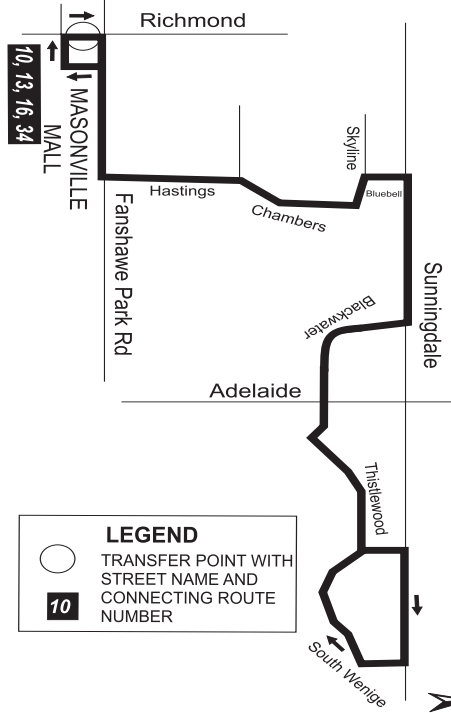

38 STONEY CREEK

EFFECTIVE SEPTEMBER 4, 2011

519-451-1347
www.ltconline.ca

Wherever life takes you

Legend

0:00	Arrives as 38 Stoney Creek leaves as 39 Fanshawe West
0:00	Arrives as 39 Fanshawe West leaves as 38 Stoney Creek
N	Last northbound bus
&	To garage via Adelaide, Fanshawe Park to Highbury
@	Last bus for transfer at Masonville Mall

38 STONEY CREEK Saturday											
NORTHBOUND				SOUTHBOUND							
Masonville Place	Bluebell	Sunningdale	Blackwater	Adelaide	South Wenige	Sunningdale	Blackwater	Adelaide	Bluebell	Sunningdale	Masonville Place
LVS				ARR							
-	-	8:54	8:58	9:03	9:06	9:12					
9:15	9:21	9:24	9:28	9:33	9:36	9:42					
9:45	9:51	9:54	9:58	10:03	10:06	10:12					
10:15	10:21	10:24	10:28	10:33	10:36	10:42					
10:45	10:51	10:54	10:58	11:03	11:06	11:12					
11:15	11:21	11:24	11:28	11:33	11:36	11:42					
11:45	11:51	11:54	11:58	12:03	12:06	12:12					
12:15	12:21	12:24	12:28	12:33	12:36	12:42					
12:45	12:51	12:54	12:58	1:03	1:06	1:12					
1:15	1:21	1:24	1:28	1:33	1:36	1:42					
1:45	1:51	1:54	1:58	2:03	2:06	2:12					
2:15	2:21	2:24	2:28	2:33	2:36	2:42					
2:45	2:51	2:54	2:58	3:03	3:06	3:12					
3:15	3:21	3:24	3:28	3:33	3:36	3:42					
3:45	3:51	3:54	3:58	4:03	4:06	4:12					
4:15	4:21	4:24	4:28	4:33	4:36	4:42					
4:45	4:51	4:54	4:58	5:03	5:06	5:12					
5:15	5:21	5:24	@5:28	@5:33	@5:36	5:42					
N5:45	N5:51	N5:54	N5:58	&6:03	-	-					
PLEASE NOTE: THERE IS NO SUNDAY OR HOLIDAY SERVICE ON THIS ROUTE.											