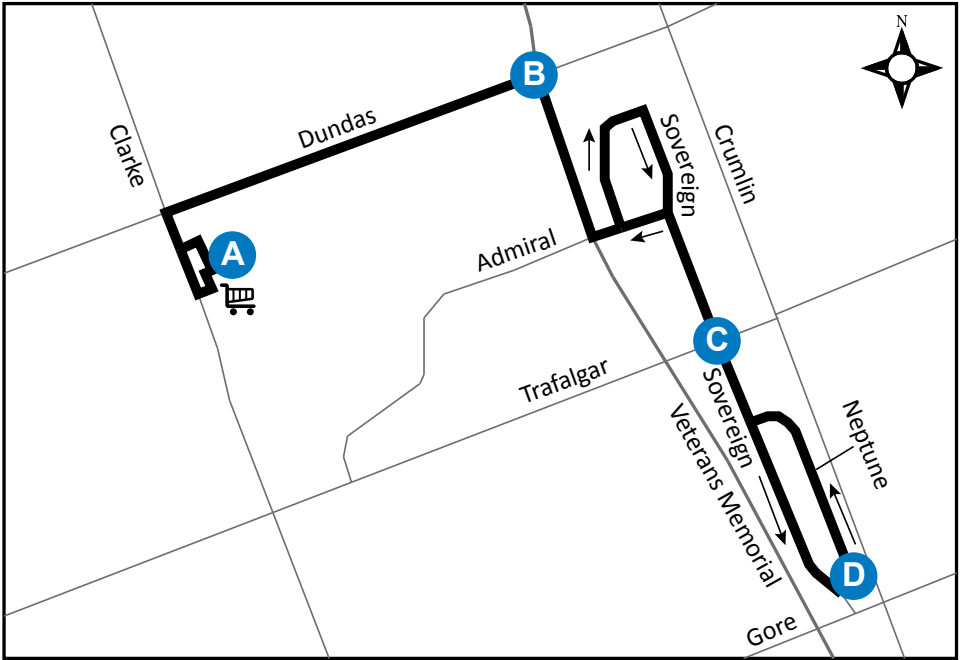

37 ARGYLE MALL - NEPTUNE CRESCENT

Map Legend

Effective: May 1st, 2017

A Timepoint

Shopping Centre

Route Direction

ROUTE 37 - MONDAY-FRIDAY

EASTBOUND				WESTBOUND		
ARGYLE MALL	DUNDAS & VETERAN'S PARKWAY	SOVEREIGN & TRAFALGAR	NEPTUNE & SOVEREIGN	SOVEREIGN & TRAFALGAR	DUNDAS & VETERAN'S PARKWAY	ARGYLE MALL
A	B	C	D	C	B	A
LVS						ARR
6:42	6:47	6:52	6:55	6:57	7:01	7:05
7:12	7:17	7:22	7:25	7:27	7:31	7:35
7:42	7:47	7:52	7:55	7:57	8:01	8:05
8:12	8:17	8:22	8:25	8:27	-	-
NO SERVICE UNTIL						
3:28	3:33	3:38	3:41	3:43	3:47	3:51
3:58	4:03	4:08	4:11	4:13	4:17	4:21
4:28	4:33	4:38	4:41	4:43	4:47	4:51
4:58	5:03	5:08	5:11	5:13	5:17	5:21

SPECIAL NOTE:

Route 37 operates from 6:30am to 8:30am and from 3:30pm to 5:30pm on weekdays only, excluding holidays.