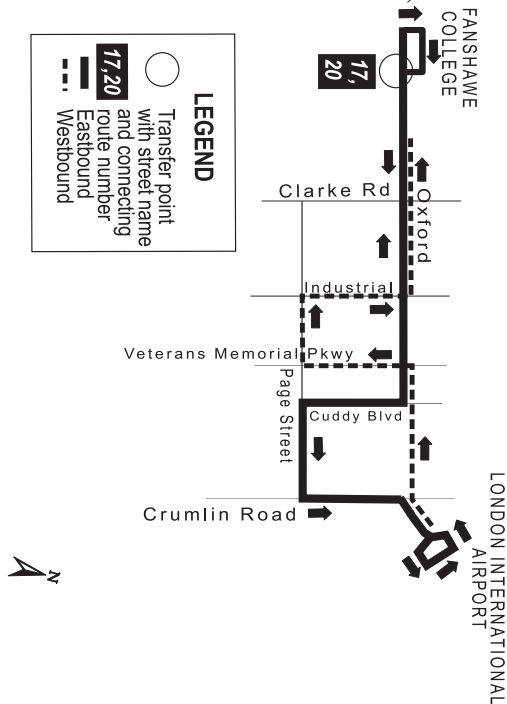

36 AIRPORT INDUSTRIAL

EFFECTIVE AUGUST 31, 2008

LEGEND

- Transfer point with street name and connecting route number
- Eastbound
- - - Westbound

519-451-1347
www.londontransit.ca

Wherever life takes you

LEGEND

- # To garage via Oxford South on Highbury
NOTE: PASSENGERS CAN BE DROPPED OFF ON HIGHBURY FOR CONNECTING BUSES WHEN BUS IS GOING TO GARAGE
- @ Last trip for transfer at Fanshawe College

36 AIRPORT INDUSTRIAL Monday - Friday

EASTBOUND			WESTBOUND		
FANSHAWE COLLEGE	OXFORD VETERANS MEMORIAL PKWY (AIRPORT RD)	PAGE CRUMLIN	LONDON AIRPORT	INDUSTRIAL PAGE	FANSHAWE COLLEGE
LVE					ARR
6:10	6:16	6:18	6:20	6:25	6:34
6:35	6:41	6:43	6:45	6:50	6:59
6:49	6:55	6:57	6:59	7:04	7:13
7:05	7:11	7:13	7:15	7:20	7:29
7:35	7:41	7:43	7:45	7:50	7:59
8:05	8:11	8:13	8:15	8:20	8:29
8:35	8:41	8:43	@8:45	@8:50	#8:59
NO SERVICE UNTIL					
2:29	2:35	2:37	2:39	2:44	2:53
2:59	3:05	3:07	3:09	3:14	3:23
3:29	3:35	3:37	3:39	3:44	3:53
3:59	4:05	4:07	4:09	4:14	4:23
4:29	4:35	4:37	4:39	4:44	4:53
4:59	5:05	5:07	5:09	5:14	5:23
5:29	5:35	5:37	@5:39	@5:44	#5:53
NO SERVICE UNTIL					
10:36	10:42	10:44	10:46	10:51	11:00
11:09	11:15	11:17	@11:19	@11:23	#11:31

PLEASE NOTE: THERE IS NO
SATURDAY, SUNDAY OR
HOLIDAY SERVICE ON THIS
ROUTE.