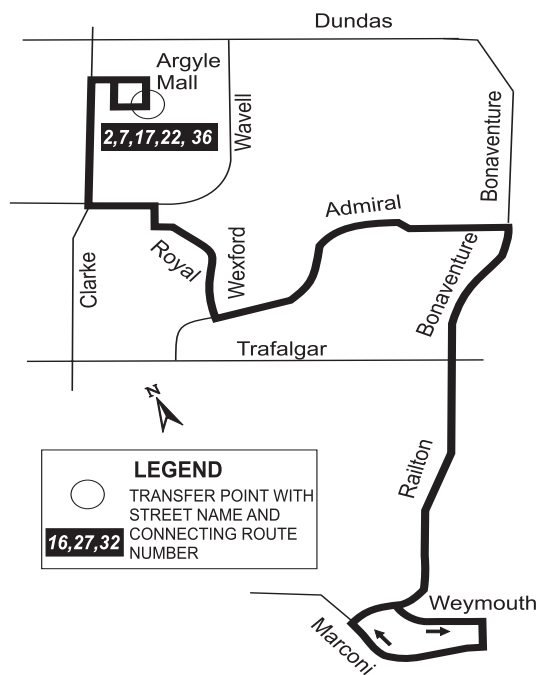

35 ARGYLE

EFFECTIVE SEPTEMBER 3, 2006

519-451-1347
www.londontransit.ca

Wherever life takes you

LEGEND

- @ Last bus for transfer at Argyle Mall.
- # To garage via Trafalgar, Hale, Brydges.

PLEASE NOTE: THERE IS NO SUNDAY OR HOLIDAY SERVICE ON THIS ROUTE.

Crowded buses can occur in 'rush hours', from 7:00-9:00am and 2:30-5:30pm Monday to Friday.

During rush hours 'Tripper' buses may run between and in addition to, regularly scheduled buses and may not be accessible low-floor buses.

For more information please call 519-451-1347

35 ARGYLE Monday - Friday 35 ARGYLE

		SOUTHBOUND				NORTHBOUND		
		Argyle Mall	Wavell Clarke Rd.	Bonaventure Trafalgar	Weymouth Portsmouth	Bonaventure Trafalgar	Wavell Clarke Rd.	Argyle Mall
		LVS						ARR
		-	-	5:48	5:51	5:54	6:02	6:04
		6:12	6:15	6:22	6:25	6:28	6:36	6:38
		6:42	6:45	6:52	6:55	6:58	7:06	7:08
		7:12	7:15	7:22	7:25	7:28	7:36	7:38
		7:42	7:45	7:52	7:55	7:58	8:06	8:08
		8:12	8:15	8:22	8:25	8:28	8:36	8:38
		8:42	8:45	8:52	8:55	8:58	9:06	9:08
		9:12	9:15	9:22	9:25	9:28	9:36	9:38
		9:42	9:45	9:52	9:55	9:58	10:06	10:08
		10:12	10:15	10:22	10:25	10:28	10:36	10:38
A		10:42	10:45	10:52	10:55	10:58	11:06	11:08
M		11:12	11:15	11:22	11:25	11:28	11:36	11:38
		11:42	11:45	11:52	11:55	11:58	12:06	12:08
P		12:12	12:15	12:22	12:25	12:28	12:36	12:38
M		12:42	12:45	12:52	12:55	12:58	1:06	1:08
		1:12	1:15	1:22	1:25	1:28	1:36	1:38
		1:42	1:45	1:52	1:55	1:58	2:06	2:08
		2:12	2:15	2:22	2:25	2:28	2:36	2:38
		2:42	2:45	2:52	2:55	2:58	3:06	3:08
		3:12	3:15	3:22	3:25	3:28	3:36	3:38
		3:42	3:45	3:52	3:55	3:58	4:06	4:08
		4:12	4:15	4:22	4:25	4:28	4:36	4:38
		4:42	4:45	4:52	4:55	4:58	5:06	5:08
		5:12	5:15	5:22	5:25	5:28	5:36	5:38
		5:42	5:45	5:52	5:55	5:58	6:06	6:08
		6:12	6:15	6:22	6:25	6:28	6:36	6:38
		6:42	6:45	6:52	@6:55	@6:58	@7:06	#7:08

LEGEND	
@	Last bus for transfer at Argyle Mall.
#	To garage via Trafalgar, Hale, Brydges.