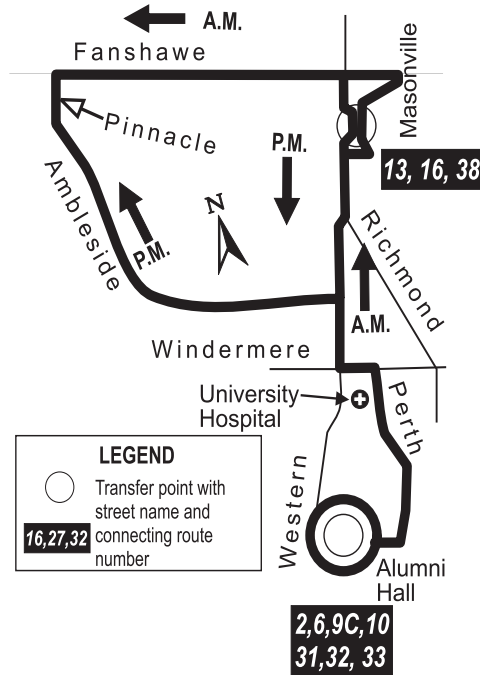

34 MEDWAY

EFFECTIVE SEPTEMBER 4, 2011

519-451-1347
www.ltconline.ca

Wherever life takes you

SPECIAL INFORMATION FOR ACCESSIBLE SERVICE

Routes designated as accessible means that every scheduled bus on the route will be a low-floor accessible bus. However, some stop locations may not be fully accessible at this time.

Passengers should be aware of the following service characteristics:

Accessible Transit is not a replacement for Paratransit nor can space be reserved.

Passengers must be able to get themselves to and from the bus stop.

Crowded buses can occur in 'rush hours', from 7:00-9:00am and 2:30-5:30pm Monday to Friday.

During rush hours 'Tripper' buses may run between and in addition to, regularly scheduled buses and may not be accessible low-floor buses.

Occasionally mechanical problems may require temporarily replacing a bus with a non low-floor bus. This may mean a minor disruption of service.

Low-floor buses have a maximum of two scooter/wheelchair securement areas.

For more information please call 519-451-1347

LEGEND

& To garage via Richmond, Cheapside, Highbury.

@ Last trip to transfer.

0:00 Does not operate on Fridays

Operates September 8 - December 21, 2011,

January 9 - February 17, 2012 and February 27 - April 27, 2012

+ To garage via Fanshawe to Highbury.