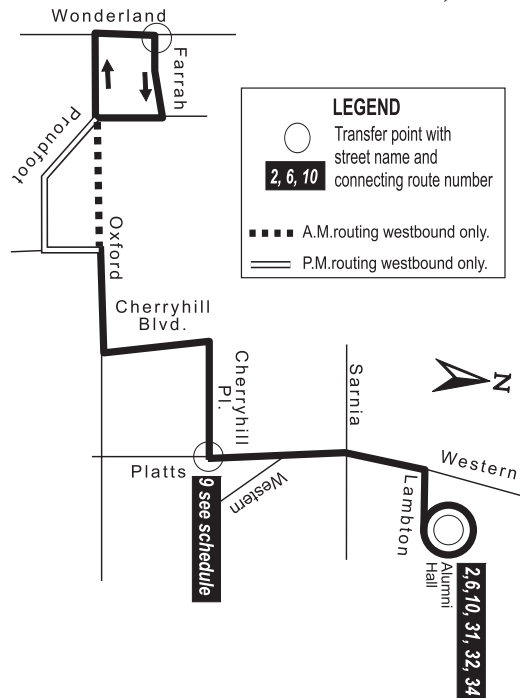

33 PROUDFOOT

EFFECTIVE SEPTEMBER 5, 2010

519-451-1347
www.ltconline.ca

Wherever life takes you

SPECIAL INFORMATION FOR ACCESSIBLE SERVICE

Routes designated as accessible means that every scheduled bus on the route will be a low-floor accessible bus. However, some stop locations may not be fully accessible at this time.

Crowded buses can occur in 'rush hours', from 7:00-9:00am and 2:30-5:30pm Monday to Friday.

During rush hours 'Tripper' buses may run between and in addition to, regularly scheduled buses and may not be accessible low-floor buses.

For more information please call 519-451-1347

LEGEND

- # To garage via Farrah, Proudfoot, Oxford to Highbury.
- W last bus going westbound
- 0:00 Trips operate Monday to Thursday only
from September 13 to December 21, 2010, January 3 to
February 18, 2011 and February 28 to April 30, 2011 inclusive.