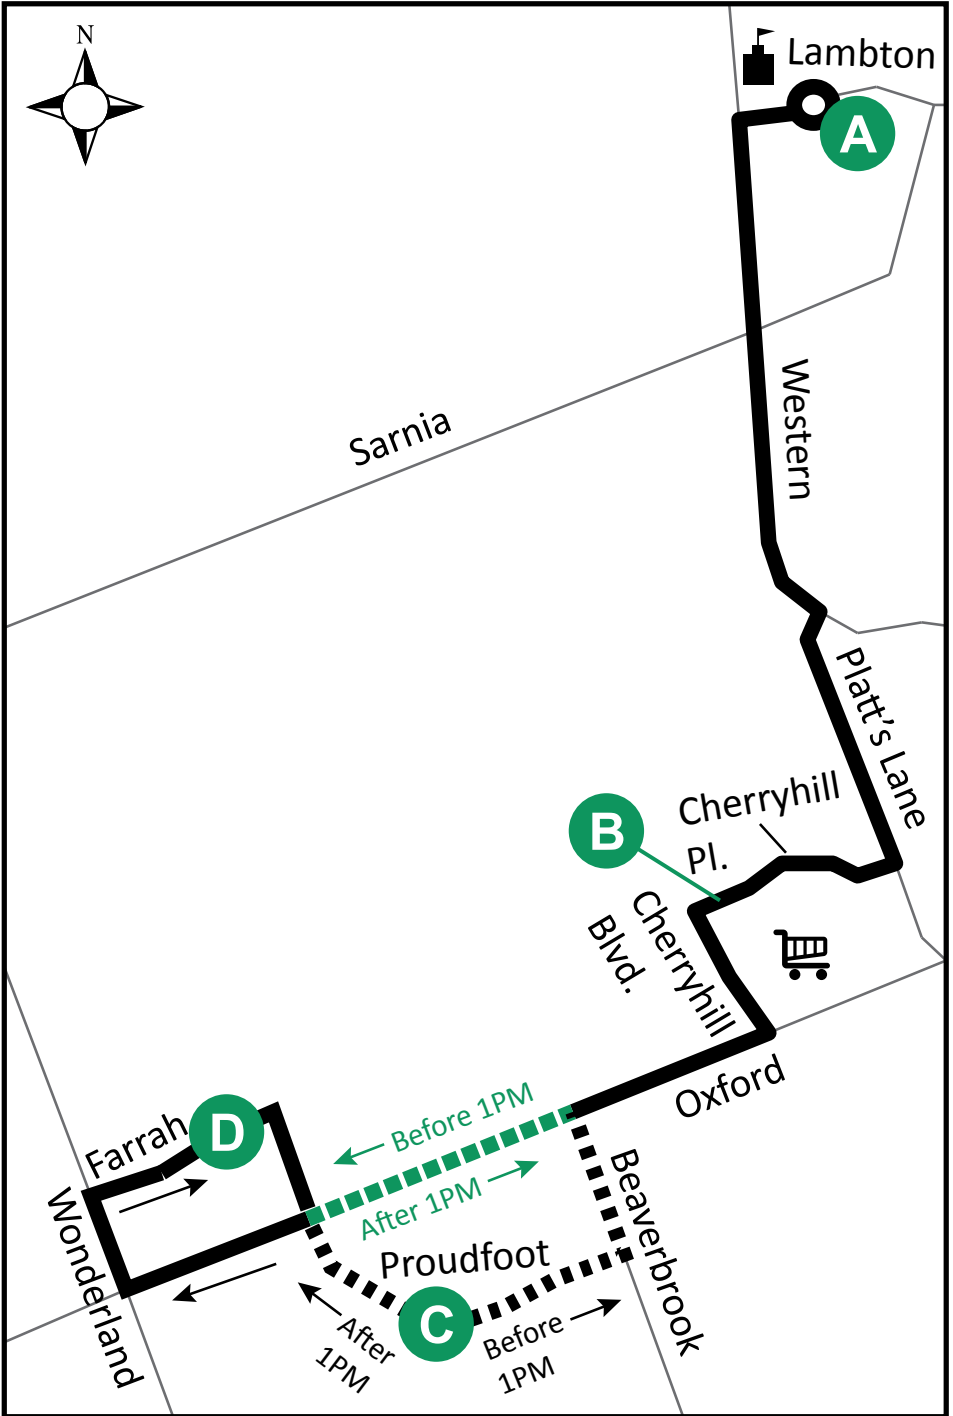

33 ALUMNI HALL - PROUDFOOT

Map Legend

- Timepoint
- University

- Route Direction
- Service Notes

- Shopping Centre

Effective: June 26th - September 1st, 2017