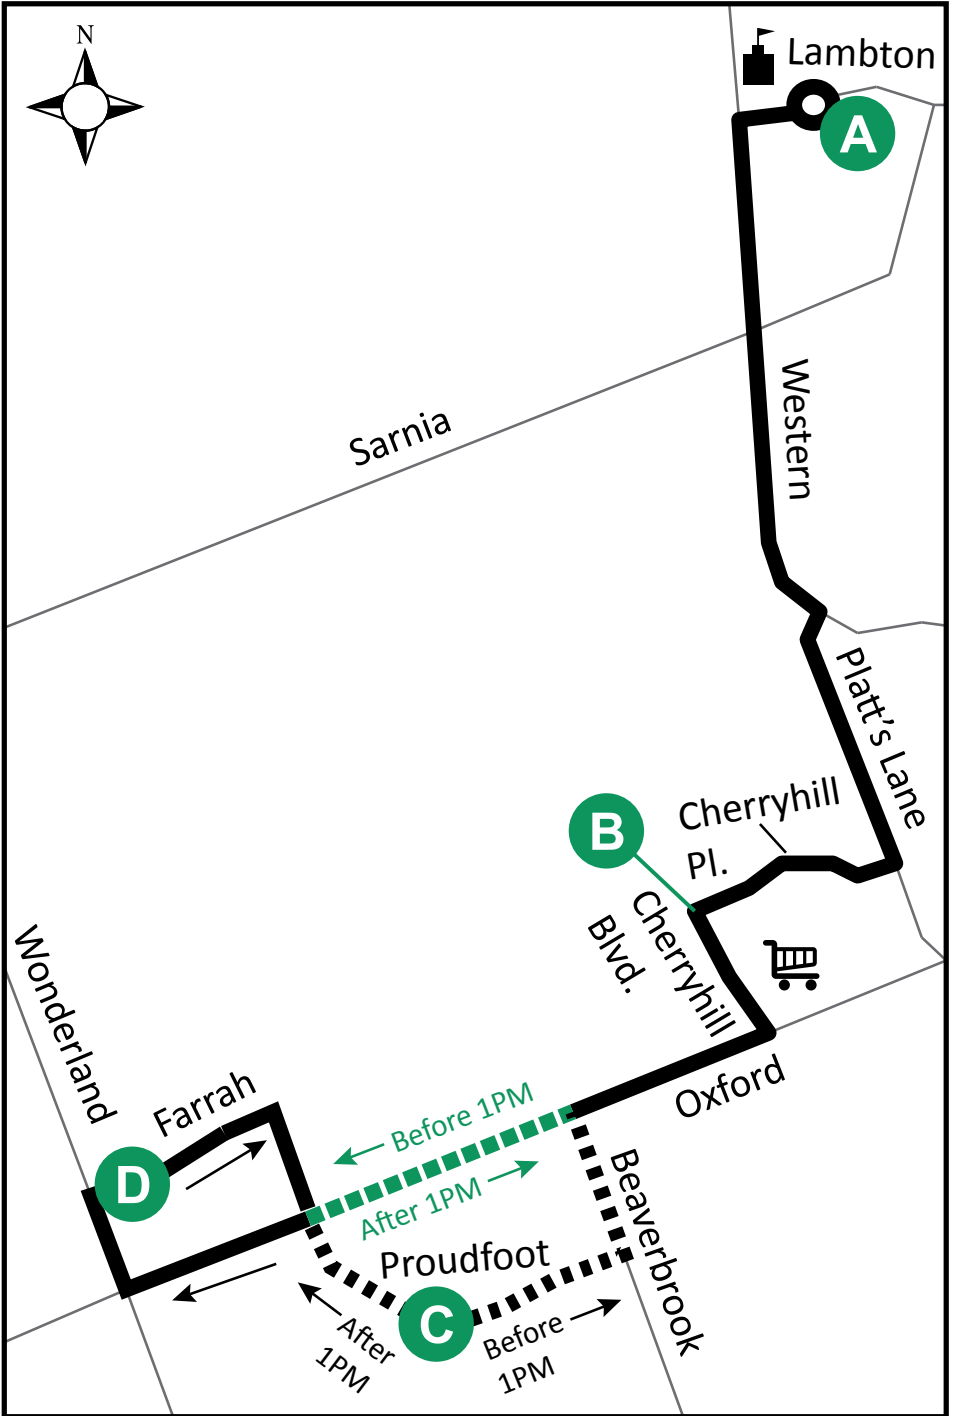

33 ALUMNI HALL - PROUDFOOT

Map Legend

- Timepoint
- University

- Route Direction
- Service Notes

- Shopping Centre

Effective: May 1st - September 1st, 2017