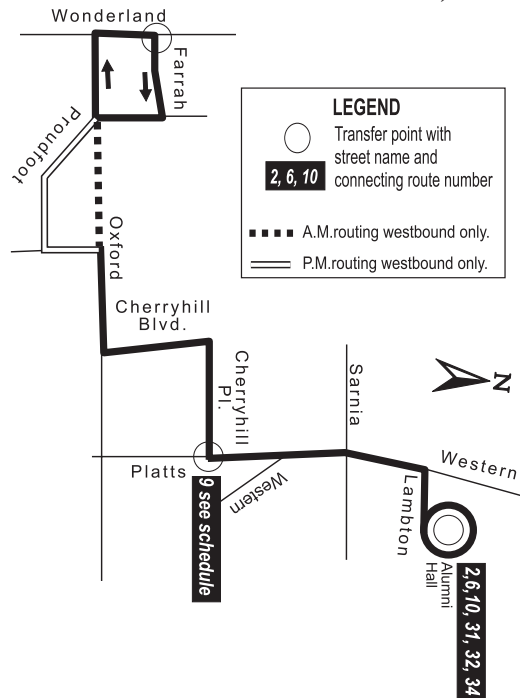

# 33 PROUDFOOT

**EFFECTIVE SEPTEMBER 4, 2011**

**519-451-1347**  
www.ltconline.ca

*Wherever life takes you*

**SPECIAL INFORMATION FOR ACCESSIBLE SERVICE**

Routes designated as accessible means that every scheduled bus on the route will be a low-floor accessible bus. However, some stop locations may not be fully accessible at this time.

Crowded buses can occur in 'rush hours', from 7:00-9:00am and 2:30-5:30pm Monday to Friday.

During rush hours 'Tripper' buses may run between and in addition to, regularly scheduled buses and may not be accessible low-floor buses.

**For more information please call 519-451-1347**

**LEGEND**

- # To garage via Farrah, Proudfoot, Oxford to Wonderland
- W last bus going westbound
- 0:00 Trips operate Monday to Thursday only from September 8 to December 21, 2011, January 9 to February 17, 2012 and February 27 to April 27, 2012 inclusive.