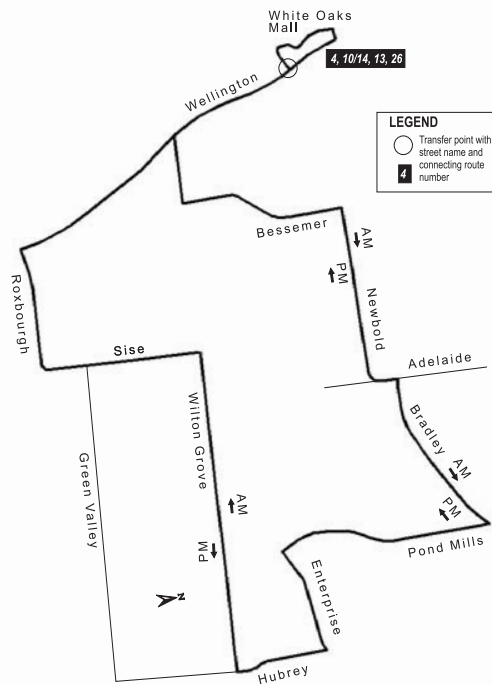

30 NEWBOLD

EFFECTIVE NOVEMBER 8, 2009

519-451-1347
www.ltconline.ca

Wherever life takes you

30 NEWBOLD Monday - Friday 30 NEWBOLD															
SOUTHBOUND								NORTHBOUND							
LIMITED SERVICE MONDAY - FRIDAY ONLY															
White Oaks Mall LVS	Wellington Exeter	Exeter Wellington	Newbold Bessemer	Roxborough Wellington	Site Green Valley	Hubrey Enterprise s	Hubrey Enterprise ARR	Hubrey Enterprise LVS	Hubrey Enterprise s	Wilton Site	Roxborough Wellington	Newbold Bessemer	Exeter Wellington	Wellington Exeter	White Oaks Mall ARR
6:27	-	6:29	6:32	-	-	6:39	-	-	6:39	6:43	6:45	-	-	6:47	6:49
6:49	-	6:51	6:54	-	-	7:02	-	-	7:02	7:07	7:09	-	-	7:11	7:14
7:17	-	7:20	7:23	-	-	7:31	-	-	7:31	7:36	7:38	-	-	7:40	7:43
7:51	-	7:54	7:57	-	-	8:05	-	-	8:05	8:10	8:12	-	-	8:14	8:17
8:21	-	8:24	8:27	-	-	8:35	-	-	8:35	8:40	8:42	-	-	8:44	8:47
8:51	-	8:54	8:57	-	-	9:05	-	-	@9:05	@9:10	@9:12	-	-	@9:14	#9:17
NO SERVICE UNTIL															
SOUTHBOUND								NORTHBOUND							
White Oaks Mall LVS	Wellington Exeter	Exeter Wellington	Newbold Bessemer	Roxborough Wellington	Site Green Valley	Hubrey Enterprise s	Hubrey Enterprise	Hubrey Enterprise	Hubrey Enterprise s	Wilton Site	Roxborough Wellington	Newbold Bessemer	Exeter Wellington	Wellington Exeter	White Oaks Mall ARR
2:24	2:26	-	-	2:29	2:31	-	2:35	2:35	-	-	-	2:44	2:46	-	2:49
2:54	2:56	-	-	2:59	3:01	-	3:05	3:05	-	-	-	3:14	3:16	-	3:19
3:24	3:26	-	-	3:29	3:31	-	3:35	3:35	-	-	-	3:44	3:46	-	3:49
3:54	3:56	-	-	3:59	4:01	-	4:05	4:05	-	-	-	4:14	4:16	-	4:19
4:24	4:26	-	-	4:29	4:31	-	4:35	4:35	-	-	-	4:44	4:46	-	4:49
4:54	4:56	-	-	4:59	@5:01	-	@5:05	@5:05	-	-	-	@5:14	@5:16	-	5:19
5:24	5:26	-	-	5:29	@5:31	-	@5:35	@5:35	-	-	-	@5:44	@5:46	-	#5:49

PLEASE NOTE: THERE IS NO SATURDAY, SUNDAY OR HOLIDAY SERVICE ON THIS ROUTE.

LEGEND

- @ Last bus for transfer at White Oaks.
- # To garage via Bradley, Highbury.