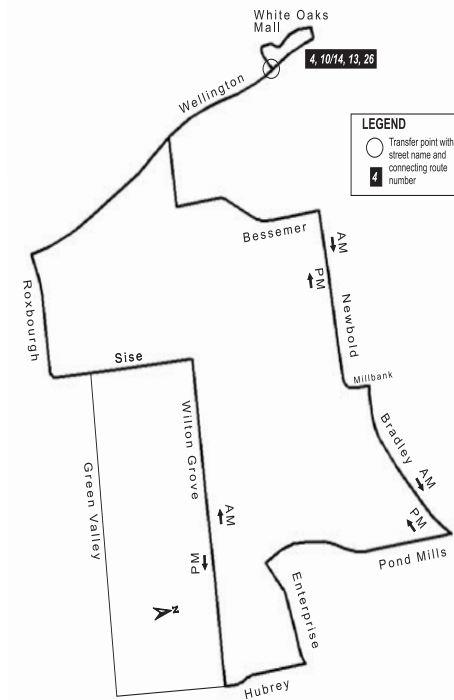

30 NEWBOLD

EFFECTIVE NOVEMBER 8, 2009

519-451-1347
www.ltconline.ca

Wherever life takes you

30 NEWBOLD Monday - Friday 30 NEWBOLD																
SOUTHBOUND								NORTHBOUND								
LIMITED SERVICE MONDAY - FRIDAY ONLY																
White Oaks Mall LVS	Wellington Exeter	Exeter Wellington	Newbold Bessemer	Roxborough Wellington	Site Green Valley	Hubrey Enterprise s	Hubrey Enterprise ARR	Hubrey Enterprise LVS	Hubrey Enterprise s	Wilton Site	Roxborough Wellington	Newbold Bessemer	Exeter Wellington	Wellington Exeter	White Oaks Mall ARR	
6:27	-	6:29	6:32	-	-	6:39	-	-	6:39	6:43	6:45	-	-	6:47	6:49	
6:49	-	6:51	6:54	-	-	7:02	-	-	7:02	7:07	7:09	-	-	7:11	7:14	
7:17	-	7:20	7:23	-	-	7:31	-	-	7:31	7:36	7:38	-	-	7:40	7:43	
7:51	-	7:54	7:57	-	-	8:05	-	-	8:05	8:10	8:12	-	-	8:14	8:17	
8:21	-	8:24	8:27	-	-	8:35	-	-	8:35	8:40	8:42	-	-	8:44	8:47	
8:51	-	8:54	8:57	-	-	9:05	-	-	@9:05	@9:10	@9:12	-	-	@9:14	#9:17	
NO SERVICE UNTIL																
SOUTHBOUND								NORTHBOUND								
White Oaks Mall LVS	Wellington Exeter	Exeter Wellington	Newbold Bessemer	Roxborough Wellington	Site Green Valley	Hubrey Enterprise s	Hubrey Enterprise	Hubrey Enterprise	Hubrey Enterprise s	Wilton Site	Roxborough Wellington	Newbold Bessemer	Exeter Wellington	Wellington Exeter	White Oaks Mall ARR	
2:24	2:26	-	-	2:29	2:31	-	2:35	2:35	-	-	-	2:44	2:46	-	2:49	
2:54	2:56	-	-	2:59	3:01	-	3:05	3:05	-	-	-	3:14	3:16	-	3:19	
3:24	3:26	-	-	3:29	3:31	-	3:35	3:35	-	-	-	3:44	3:46	-	3:49	
3:54	3:56	-	-	3:59	4:01	-	4:05	4:05	-	-	-	4:14	4:16	-	4:19	
4:24	4:26	-	-	4:29	4:31	-	4:35	4:35	-	-	-	4:44	4:46	-	4:49	
4:54	4:56	-	-	4:59	@5:01	-	@5:05	@5:05	-	-	-	@5:14	@5:16	-	5:19	
5:24	5:26	-	-	5:29	@5:31	-	@5:35	@5:35	-	-	-	@5:44	@5:46	-	#5:49	

PLEASE NOTE: THERE IS NO SATURDAY, SUNDAY OR HOLIDAY SERVICE ON THIS ROUTE.

LEGEND

- @ Last bus for transfer at White Oaks.
- # To garage via Bradley, Highbury.