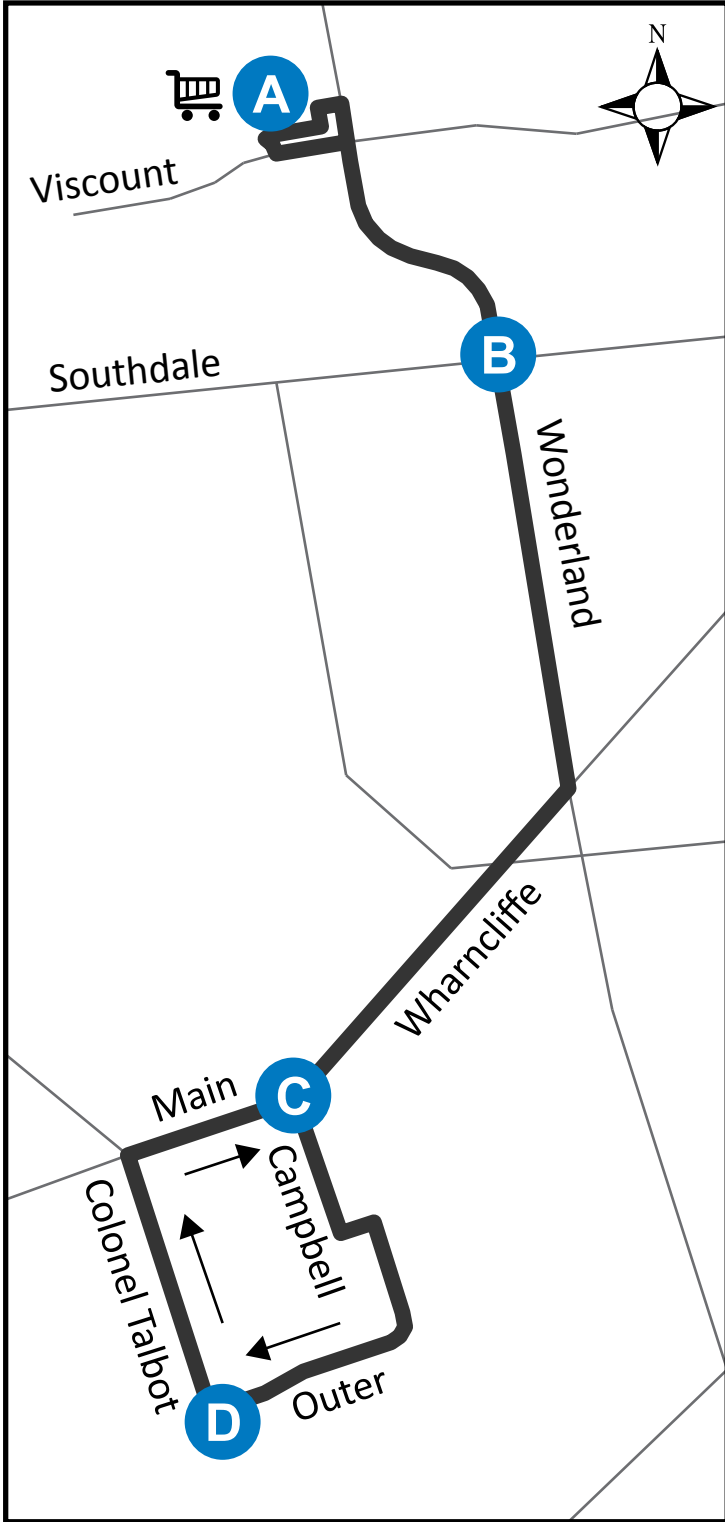

28 WESTMOUNT MALL - LAMBETH

Map Legend

Effective: September 4th, 2016

A Timepoint

Shopping Centre

→ Route Direction

SPECIAL NOTE:

Route 28 operates from 9AM – 2PM on weekdays only, excluding holidays. For weekday morning and afternoon service to Lambeth, use Route 12.

ROUTE 28 - MONDAY-FRIDAY

SOUTHBOUND				NORTHBOUND		
Westmount Mall	Wonderland & Southdale	Main & Campbell	Outer & Colonel Talbot	Main & Campbell	Wonderland & Southdale	Westmount Mall
A	B	C	D	C	B	A
LVS			LVS			ARR
From Route 12		9:17	9:22	9:25	9:30	9:34
9:39	9:42	9:47	9:52	9:55	10:00	10:04
10:09	10:12	10:17	10:22	10:25	10:30	10:34
10:39	10:42	10:47	10:52	10:55	11:00	11:04
11:09	11:12	11:17	11:22	11:25	11:30	11:34
11:39	11:42	11:47	11:52	11:55	12:00	12:04
12:09	12:12	12:17	12:22	12:25	12:30	12:34
12:39	12:42	12:47	12:52	12:55	1:00	1:04
1:09	1:12	1:17	1:22	1:25	1:30	1:34
1:39	1:42	1:47	1:52	1:55	To Route 12	