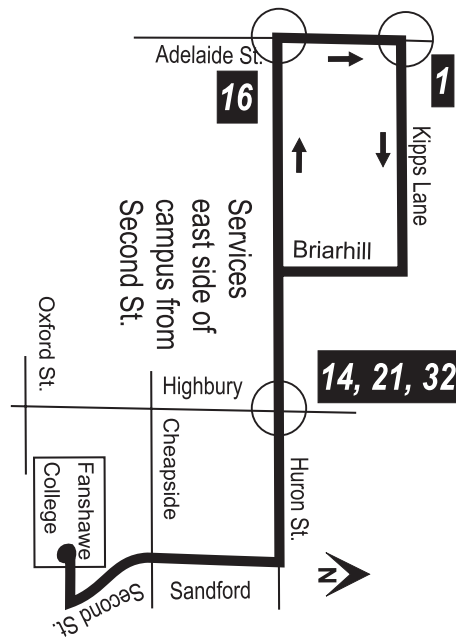

27 FANSHAWE COLLEGE

EFFECTIVE NOVEMBER 27, 2011

519-451-1347
www.ltconline.ca

Wherever life takes you

SPECIAL INFORMATION FOR ACCESSIBLE SERVICE

Routes designated as accessible means that every scheduled bus on the route will be a low-floor accessible bus. However, some stop locations may not be fully accessible at this time.

Crowded buses can occur in 'rush hours', from 7:00-9:00am and 2:30-5:30pm Monday to Friday.

During rush hours 'Tripper' buses may run between and in addition to, regularly scheduled buses and may not be accessible low-floor buses.