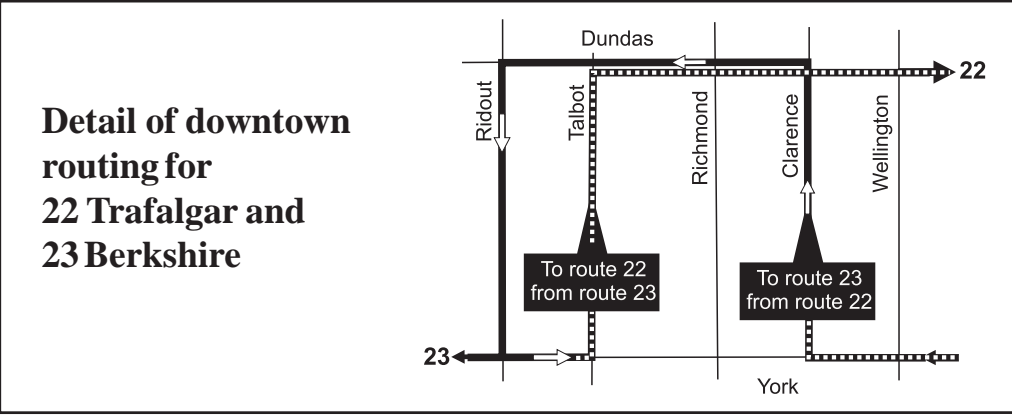

23 BERKSHIRE

EFFECTIVE SEPTEMBER 4, 2011

London transit
451-1347
www.londontransit.ca
Wherever life takes you

1. LEGEND FOR 23 BERKSHIRE
2. @ Last bus for transfer at Dundas and Richmond.
   - W Last bus Westbound.
   - X Bus goes into service at Viscount and Wonderland 4 minutes earlier.
   - % To garage via McMaster, Wonderland, Commissioners, Highbury.
   - To garage via King, Waterloo, York, Egerton, Brydges.
   - > Bus goes into service at Clarence and King
3. 00:00 Arrives as 22 Trafalgar leaves as 23 Berkshire.
   00:00 Arrives as 23 berkshire leaves as 22 Trafalgar.

NOTE: Routes 5 Springbank, 10 Wonderland and 15 Westmount service sections of the 23 Berkshire route Mon-Fri, Sat. after 7pm. and all day Sunday when 23 Berkshire is not operating. Please see the individual route schedules for details.

SPECIAL INFORMATION FOR ACCESSIBLE SERVICE
Routes designated as accessible means that every scheduled bus on the route will be a low-floor accessible bus. However, some stop locations may not be fully accessible at this time.
Passengers should be aware of the following service characteristics:
Accessible Transit is not a replacement for Paratransit nor can space be reserved.
Passengers must be able to get themselves to and from the bus stop.
Crowded buses can occur in 'rush hours', from 7:00-9:00am and 2:30-5:30pm Monday to Friday.
During rush hours 'Tripper' buses may run between and in addition to, regularly scheduled buses and may not be accessible low-floor buses.
Occasionally mechanical problems may require temporarily replacing a bus with a non low-floor bus. This may mean a minor disruption of service.
Low-floor buses have a maximum of two scooter/wheelchair securement areas.
For more information please call 519-451-1347