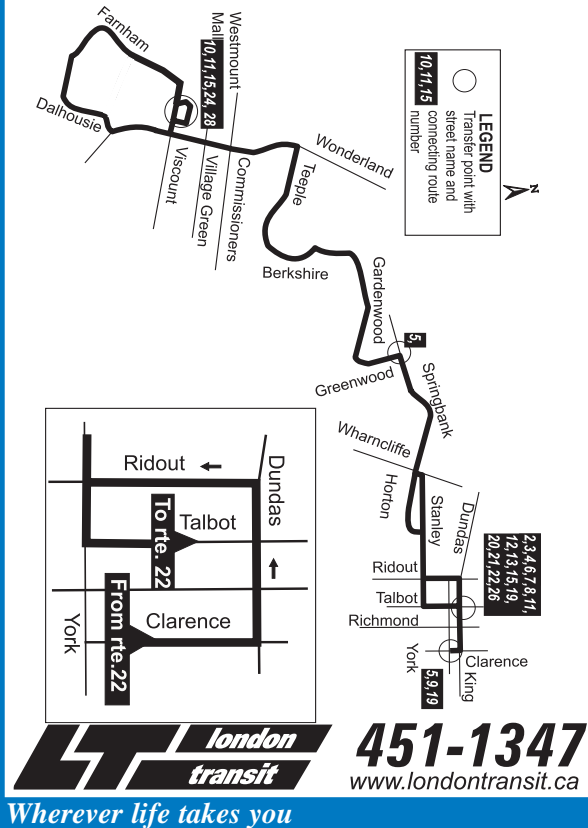

# 23 BERKSHIRE

EFFECTIVE SEPTEMBER 4, 2011

**London transit**  
**451-1347**  
 www.londontransit.ca  
 Wherever life takes you

- LEGEND FOR 23 BERKSHIRE
- @ Last bus for transfer at Dundas and Richmond.
  - W Last bus Westbound.
  - X Bus goes into service at Viscount and Wonderland 4 minutes earlier.
  - % To garage via McMaster, Wonderland, Commissioners, Highbury.
  - \* To garage via King, Waterloo, York, Egerton, Brydges.
  - > Bus goes into service at Clarence and King
- 00:00 Arrives as 22 Trafalgar leaves as 23 Berkshire.  
 00:00 Arrives as 23 berkshire leaves as 22 Trafalgar.

**NOTE: Routes 5 Springbank, 10 Wonderland and 15 Westmount service sections of the 23 Berkshire route Mon-Fri, Sat. after 7pm. and all day Sunday when 23 Berkshire is not operating. Please see the individual route schedules for details.**