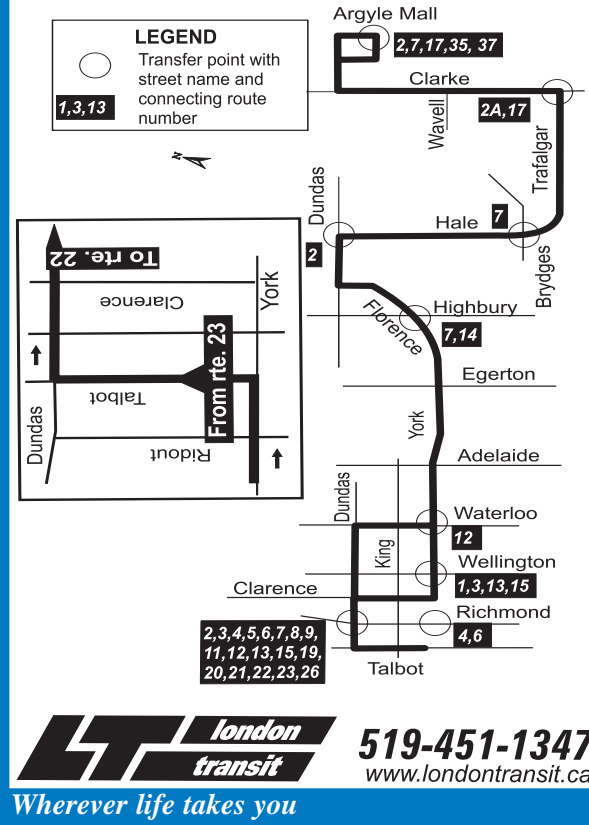

# 22 TRAFALGAR

**EFFECTIVE SEPTEMBER 4, 2005**

- LEGEND FOR 22 TRAFALGAR**
- @ Last bus for transfer at Dundas and Richmond.
  - E Last bus Eastbound.
  - \* To garage via King, Waterloo, York, Egerton, Brydges.
  - # To garage via Clarke, Wavell, Highbury.
  - 00:00 Arrives as 22 Trafalgar leaves as 23 Berkshire.
  - 00:00 Arrives as 23 berkshire leaves as 22 Trafalgar.

LEGEND FOR 22 TRAFALGAR

- @ Last bus for transfer at Dundas and Richmond.
- E Last bus Eastbound.
- \* To garage via King, Waterloo, York, Egerton, Brydges.
- # To garage via Clarke, Wavell, Highbury.

00:00 Arrives as 22 Trafalgar leaves as 23 Berkshire.  
00:00 Arrives as 23 berkshire leaves as 22 Trafalgar.

AM  
PM

LEGEND FOR 22 TRAFALGAR

- @ Last bus for transfer at Dundas and Richmond.
- E Last bus Eastbound.
- \* To garage via King, Waterloo, York, Egerton, Brydges.
- # To garage via Clarke, Wavell, Highbury.

00:00 Arrives as 22 Trafalgar leaves as 23 Berkshire.  
00:00 Arrives as 23 Berkshire leaves as 22 Trafalgar.