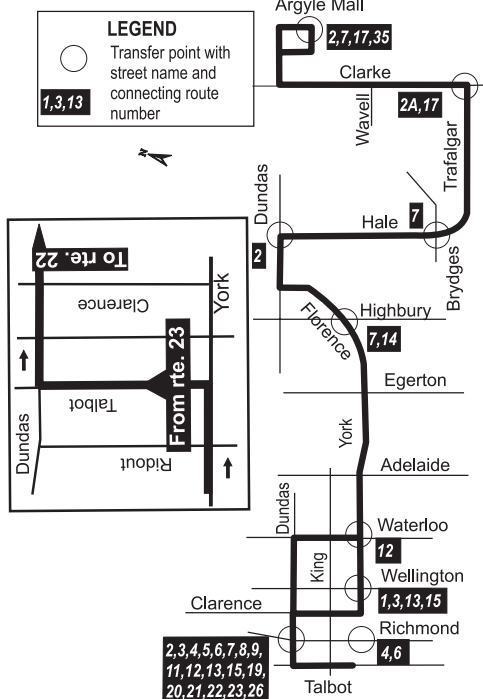

22 TRAFALGAR

EFFECTIVE SEPTEMBER 4, 2011