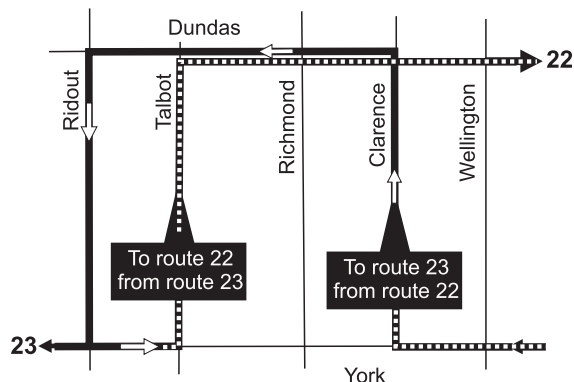

Detail of downtown routing for 22 Trafalgar and 23 Berkshire