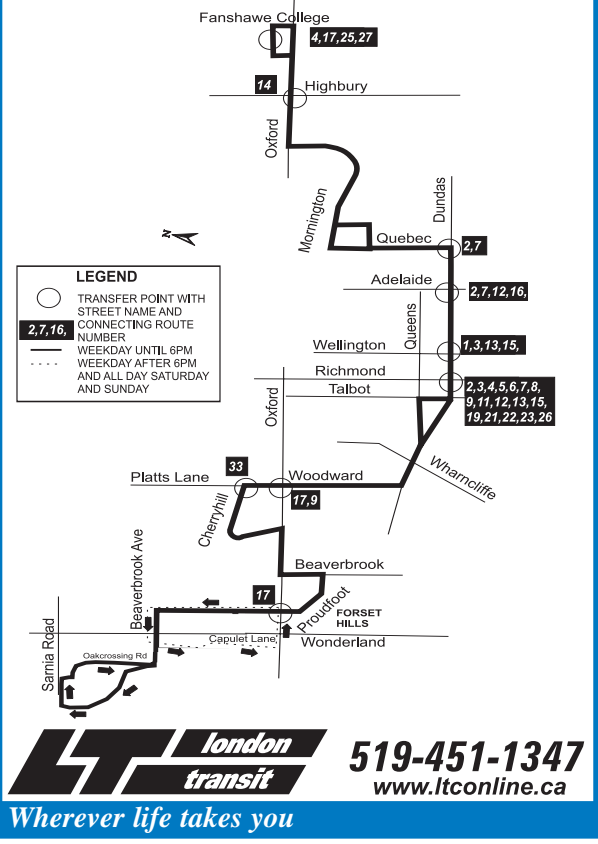

### LEGEND

- @ Last bus for transfer at Dundas and Richmond.
- E Last bus Eastbound.
- W Last bus Westbound.
- # To garage via Oxford, Highbury.
- + To garage via Wonderland.
- X Bus goes into service at Oxford and Proudfoot North 5 minutes earlier.
- ® Applies to all statutory holidays except December 25 and 26.

LEGEND	
@	Last bus for transfer at Dundas and Richmond.
E	Last bus Eastbound.
W	Last bus Westbound.
#	To garage via Oxford, Highbury.
+	To garage via Wonderland.
X	Bus goes into service at Oxford and Proudfoot North 5 minutes earlier.
®	Applies to all statutory holidays except December 25 and 26.