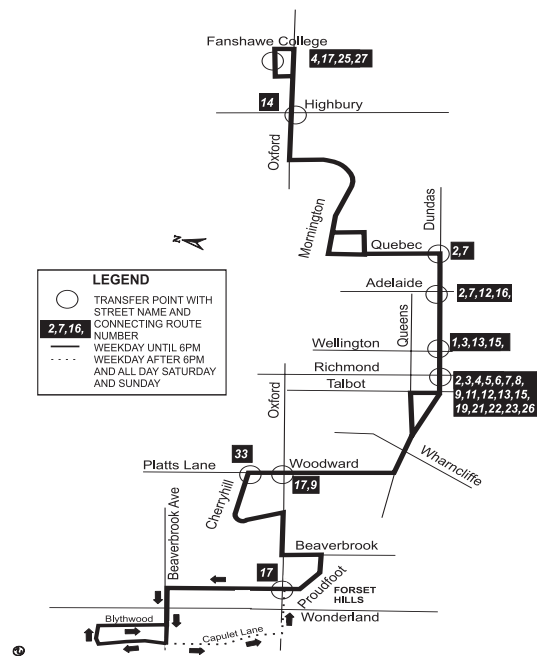

20

CHERRYHILL

EFFECTIVE NOVEMBER 9, 2008

519-451-1347
www.londontransit.ca

Wherever life takes you

SPECIAL INFORMATION FOR ACCESSIBLE SERVICE

Routes designated as accessible means that every scheduled bus on the route will be a low-floor accessible bus. However, some stop locations may not be fully accessible at this time.

Crowded buses can occur in 'rush hours', from 7:00-9:00am and 2:30-5:30pm Monday to Friday.

During rush hours 'Tripper' buses may run between and in addition to, regularly scheduled buses and may not be accessible low-floor buses.

LEGEND	
@	Last bus for transfer at Dundas and Richmond.
E	Last bus Eastbound.
W	Last bus Westbound.
#	To garage via Oxford, Highbury.
&	To garage via Wonderland, Oxford, Highbury.
X	Bus goes into service at Oxford and Proudfoot North 3 minutes earlier.
00:00	Times in this column include any layover, bus may arrive several minutes earlier.
®	Applies to all statutory holidays except December 25 and 26.