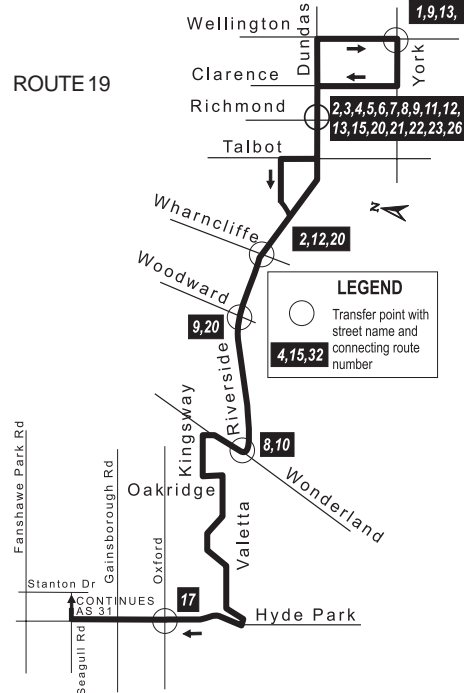

19 OAKRIDGE

EFFECTIVE NOVEMBER 8, 2009

519-451-1347
www.ltconline.ca

Wherever life takes you

19 OAKRIDGE LEGEND

- @ last bus for transfer at Dundas and Richmond
- W last bus Westbound
- # to garage via Dundas, Wellington, King, Waterloo, York Egerton and Brydges
- & to garage via Oxford to Highbury