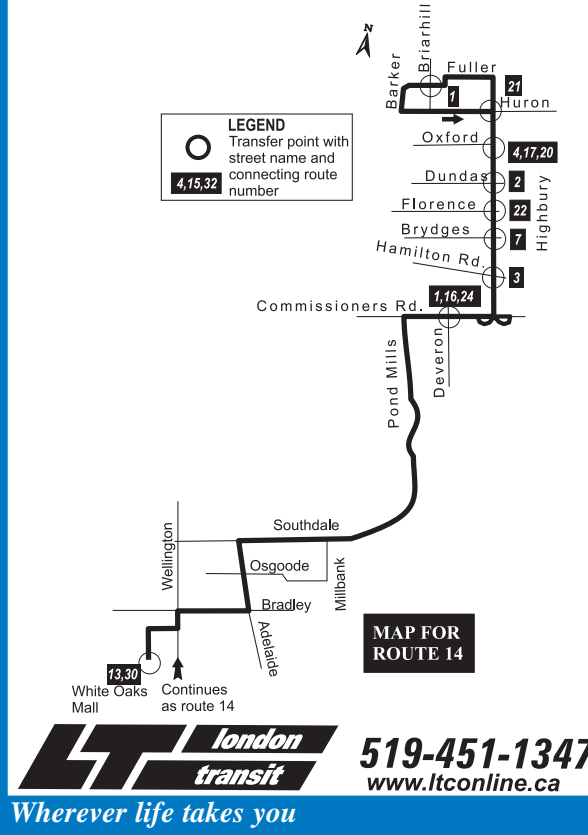

14 Highbury

EFFECTIVE SEPTEMBER 4, 2011

SPECIAL INFORMATION FOR ACCESSIBLE SERVICE

Routes designated as accessible means that every scheduled bus on the route will be a low-floor accessible bus. However, some stop locations may not be fully accessible at this time.

Passengers should be aware of the following service characteristics:

Accessible Transit is not a replacement for Paratransit nor can space be reserved.

Passengers must be able to get themselves to and from the bus stop.

Crowded buses can occur in 'rush hours', from 7:00-9:00am and 2:30-5:30pm Monday to Friday.

During rush hours 'Tripper' buses may run between and in addition to, regularly scheduled buses and may not be accessible low-floor buses.

Occasionally mechanical problems may require temporarily replacing a bus with a non low-floor bus. This may mean a minor disruption of service.

Low-floor buses have a maximum of two scooter/wheelchair securement areas.

For more information please call 519-451-1347