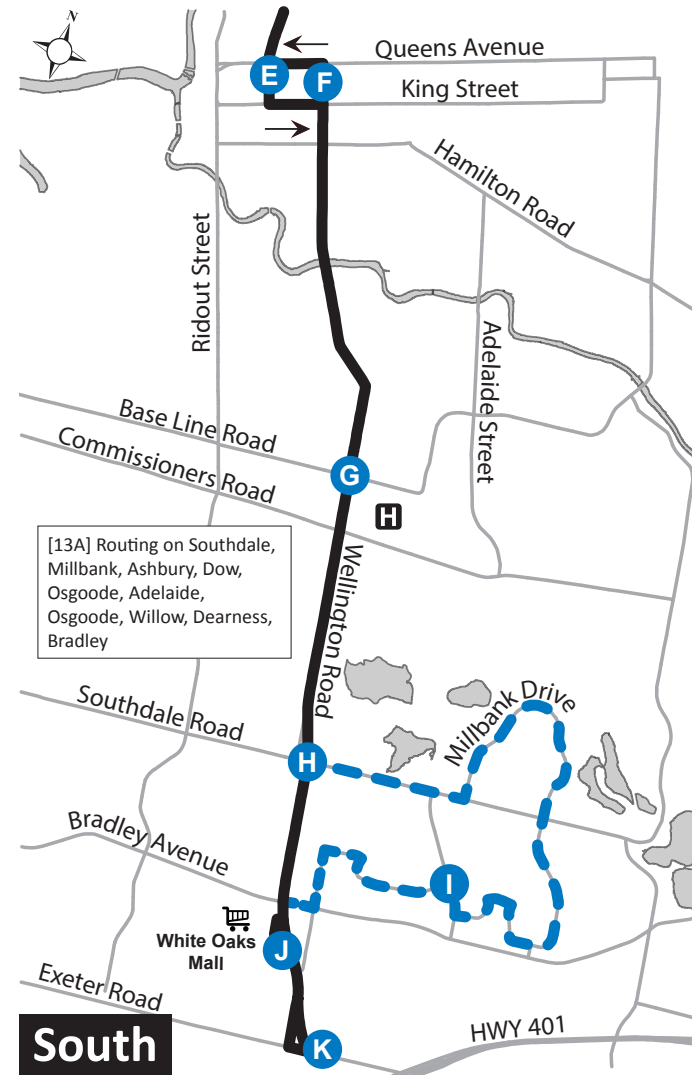

# 13 WHITE OAKS MALL - MASONVILLE MALL

[13A] Routing on Southdale, Millbank, Ashbury, Dow, Osgoode, Adelaide, Osgoode, Willow, Dearness, Bradley

### Map Legend

- A** Timepoint
- H** Hospital

- Shopping Centre
- 13A** Service Notes

- College/ University
- Route Direction

Effective: November 26th, 2017

**ROUTE 13 - MONDAY-FRIDAY**

**SOUTHBOUND**

**NORTHBOUND**

**ROUTE 13 - SUNDAY/HOLIDAY**

SOUTHBOUND									NORTHBOUND								
Masonville Place	Univeristy Hospital	Oxford & Richmond	Dundas & Richmond	Wellington & Dundas	Wellington & Base Line	Wellington & Southdale	Adelaide & Osgoode	White Oaks Mall	White Oaks Mall	Adelaide & Osgoode	Wellington & Southdale	Wellington & Base Line	Wellington & Dundas	Richmond & Queens	Oxford & Richmond	Delaware Hall	Masonville Mall
<b>A</b>	<b>B</b>	<b>D</b>	<b>E</b>	<b>F</b>	<b>G</b>	<b>H</b>	<b>I</b>	<b>J</b>	<b>J</b>	<b>I</b>	<b>H</b>	<b>G</b>	<b>F</b>	<b>E</b>	<b>D</b>	<b>C</b>	<b>A</b>
LVS							13 A	ARR	LVS	13 A							ARR
7:42	7:47	7:56	8:00	8:04	8:10	8:14	8:24	8:30	8:34	-	8:38	8:43	8:50	8:52	8:57	9:03	9:09
8:12	8:17	8:26	8:30	8:34	8:40	8:44	-	8:47	8:52	8:58	9:09	9:13	9:20	9:22	9:27	9:33	9:39
8:42	8:47	8:56	9:00	9:04	9:10	9:14	9:24	9:30	9:34	-	9:38	9:43	9:50	9:52	9:57	10:03	10:09
9:12	9:17	9:26	9:30	9:34	9:40	9:44	-	9:47	9:52	9:58	10:09	10:13	10:20	10:22	10:27	10:33	10:39
9:42	9:47	9:56	10:00	10:04	10:10	10:14	10:24	10:30	10:40	-	10:44	10:49	10:56	11:03	11:08	11:14	11:20
10:12	10:17	10:26	10:30	10:34	10:40	10:44	-	10:47	To Garage Note 1								
10:39	10:44	10:53	11:02	11:06	11:12	11:16	11:26	11:32	To Garage Note 1								