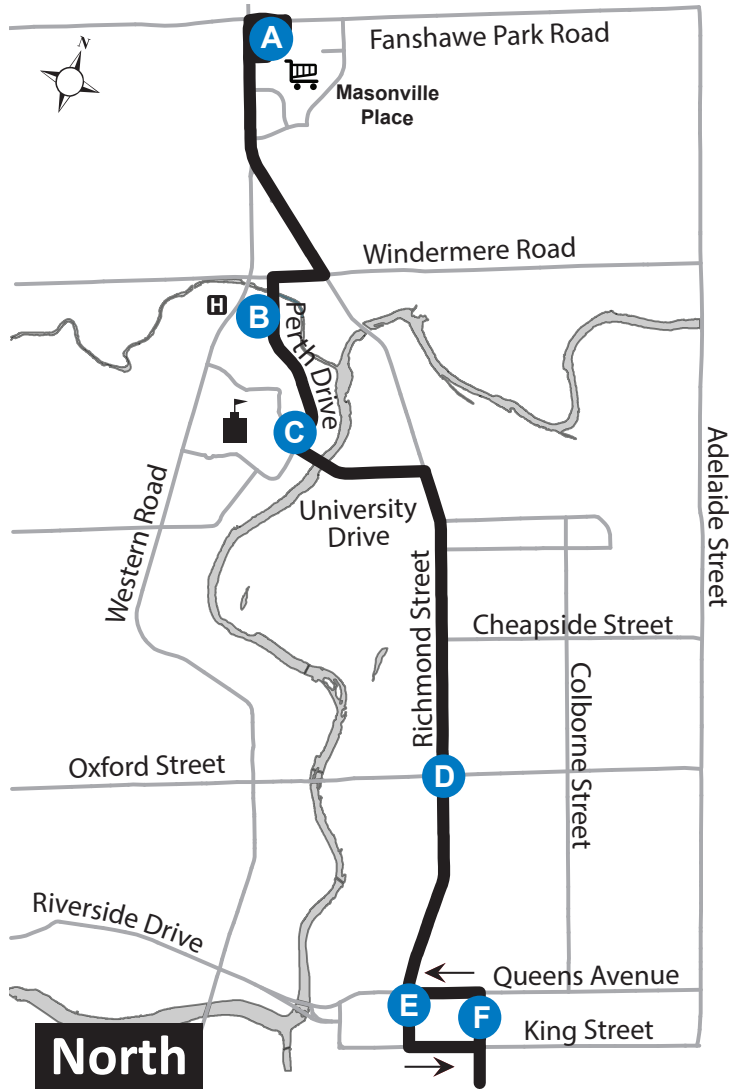

13 WHITE OAKS MALL - MASONVILLE MALL

[13A] Routing on Southdale, Millbank, Ashbury, Dow, Osgoode, Adelaide, Osgoode, Willow, Dearness, Bradley

Map Legend

- **A** Timepoint
- **H** Hospital

- Shopping Centre
- **13A** Service Notes

- College/ University
- Route Direction

Effective: November 26th, 2017