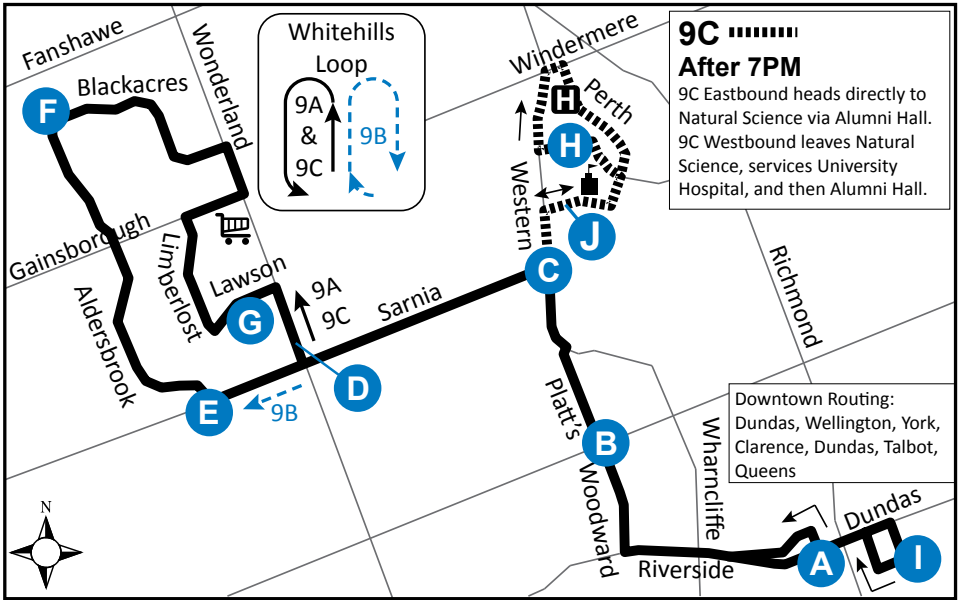

9

DOWNTOWN - WHITEHILLS

Map Legend

- A** Timepoint
- H** Hospital
- Shopping Centre
- 9B** Service Notes
- College/ University
- Route Direction

Effective: September 4th, 2016

ROUTE 9- MONDAY - FRIDAY

WESTBOUND						EASTBOUND					
DUNDAS & TALBOT	PLATTS & OXFORD	SARNIA & WESTERN	9A WONDERLAND & SARNIA	9B SARNIA & ALDERSBROOK	ALDERSBROOK & BLACKACRES	9B LAWSON & BLUE FOREST	9A SARNIA & ALDERSBROOK	SARNIA & WESTERN	PLATTS & OXFORD	DUNDAS & RICHMOND	WELLINGTON & KING
A	B	C	D	E	F	G	E	C	B	A	I
			LVS	LVS		LVS	LVS				
-	-	-	-	5:48	5:54	6:04	-	6:10	6:15	6:23	6:26
-	-	-	6:02	-	6:10	-	6:19	6:25	6:30	6:38	6:41
-	-	-	-	6:18	6:24	6:34	-	6:40	6:45	6:53	6:56
-	-	-	6:29	-	6:40	-	6:49	6:55	7:00	7:08	7:11
6:30	6:37	6:42	-	6:52	6:58	7:08	-	7:14	7:19	7:27	7:30
6:45	6:52	6:57	7:03	-	7:14	-	7:23	7:29	7:34	7:42	7:45
7:00	7:07	7:12	-	7:22	7:28	7:38	-	7:44	7:49	7:57	8:00
7:15	7:22	7:27	7:33	-	7:44	-	7:53	7:59	8:04	8:12	8:15
7:30	7:37	7:42	-	7:52	7:58	8:08	-	8:14	8:19	8:27	8:30
7:45	7:52	7:57	8:03	-	8:14	-	8:23	8:29	8:34	8:42	8:45
8:00	8:07	8:12	-	8:22	8:28	8:38	-	8:44	8:49	8:57	9:00
8:15	8:22	8:27	8:33	-	8:44	-	8:53	8:59	9:04	9:12	9:15
8:30	8:37	8:42	-	8:52	8:58	9:08	-	9:14	9:19	9:27	9:30

ROUTE 9C - SUNDAY/ HOLIDAY - AFTER 7PM

WESTBOUND			EASTBOUND			
NATURAL SCIENCE	UNIVERSITY HOSPITAL	ALUMNI HALL	WONDERLAND & SARNIA	ALDERSBROOK & BLACKACRES	SARNIA & ALDERSBROOK	NATURAL SCIENCE
H	H	J	D	F	E	H
LVS			LVS		LVS	ARR
7:09	7:14	7:18	7:23	7:33	7:40	7:47
7:39	7:44	7:48	7:53	8:03	8:10	8:17
8:09	8:14	8:18	8:23	8:33	8:40	8:47
8:39	8:44	8:48	8:53	9:03	9:10	9:17
9:09	9:14	9:18	9:23	9:33	9:40	9:47
9:39	9:44	9:48	9:53	10:03	10:10	10:17
10:04	10:09	10:13	10:18	10:28	10:35	10:42
10:34	10:39	10:43	10:48	10:58	11:05	11:12
11:12	11:17	11:20	11:24	11:34	11:41	Note 2

LEGEND

7:52	Arrives as Route 9C, leaves as Route 6
7:13	Arrives as Route 6, leaves as Route 9C
Note 2	To garage via Wonderland, Oxford, Highbury