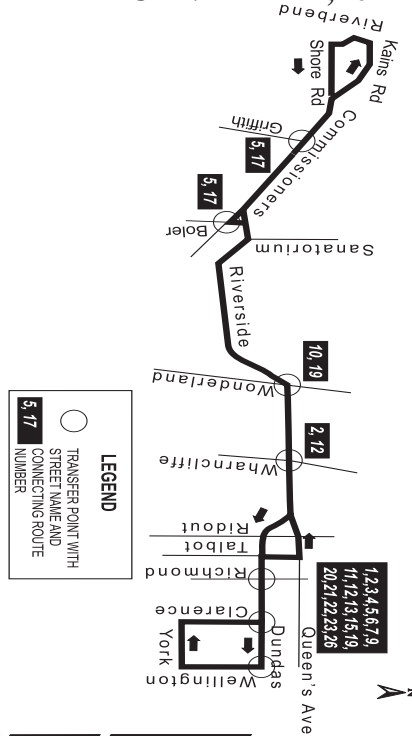

8 RIVERSIDE

EFFECTIVE MAY 1, 2011

519-451-1347
www.ltconline.ca

Wherever life takes you

SPECIAL INFORMATION FOR ACCESSIBLE SERVICE

Routes designated as accessible means that every scheduled bus on the route will be a low-floor accessible bus. However, some stop locations may not be fully accessible at this time.

Crowded buses can occur in 'rush hours', from 7:00-9:00am and 2:30-5:30pm Monday to Friday.

During rush hours 'Tripper' buses may run between and in addition to, regularly scheduled buses and may not be accessible low-floor buses.

LEGEND	
@	Last bus for transfer at Dundas and Richmond.
W	Last bus Westbound.
#	To garage via York, Egerton, Brydges.
+	To garage via Wellington, Horton, Wharnccliffe, Wonderland.