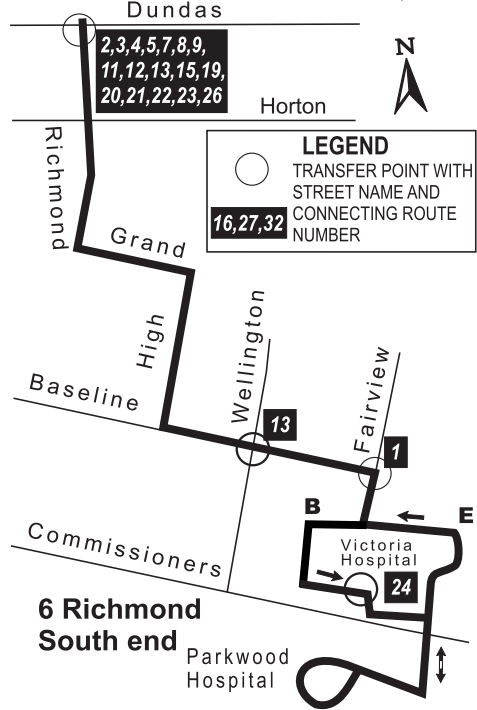

6 RICHMOND

EFFECTIVE SEPTEMBER 4, 2011

LEGEND

- Route before 6:00pm.
- Route after 6:00pm.
- Operates clockwise in AM, counter-clockwise in PM.
- TRANSFER POINT WITH STREET NAME AND CONNECTING ROUTE NUMBER

6 Richmond North end

519-451-1347
www.ltconline.ca

Wherever life takes you

6 RICHMOND

EFFECTIVE SEPTEMBER 4, 2011

LEGEND

- TRANSFER POINT WITH STREET NAME AND CONNECTING ROUTE NUMBER

6 Richmond South end

After 7 pm Monday - Saturday and all day Sunday route 9 Whitehills and route 6 Richmond are combined and buses leave from Richmond and Dundas as route 6 Richmond. At the University, the bus sign is changed to 9C and the buses then service the Whitehills area.