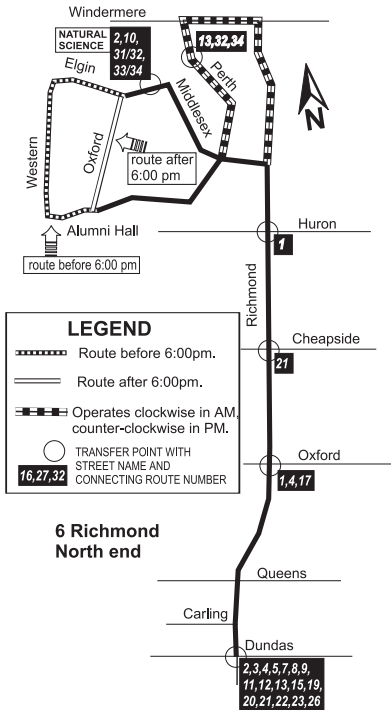

6 RICHMOND

EFFECTIVE SEPTEMBER 4, 2011

LEGEND

- Route before 6:00pm.
- Route after 6:00pm.
- Operates clockwise in AM, counter-clockwise in PM.
- TRANSFER POINT WITH STREET NAME AND CONNECTING ROUTE NUMBER

6 Richmond North end

519-451-1347
www.ltconline.ca

Wherever life takes you

6 RICHMOND

EFFECTIVE SEPTEMBER 4, 2011

LEGEND

- TRANSFER POINT WITH STREET NAME AND CONNECTING ROUTE NUMBER

6 Richmond South end

After 7 pm Monday - Saturday and all day Sunday route 9 Whitehills and route 6 Richmond are combined and buses leave from Richmond and Dundas as route 6 Richmond. At the University, the bus sign is changed to 9C and the buses then service the Whitehills area.