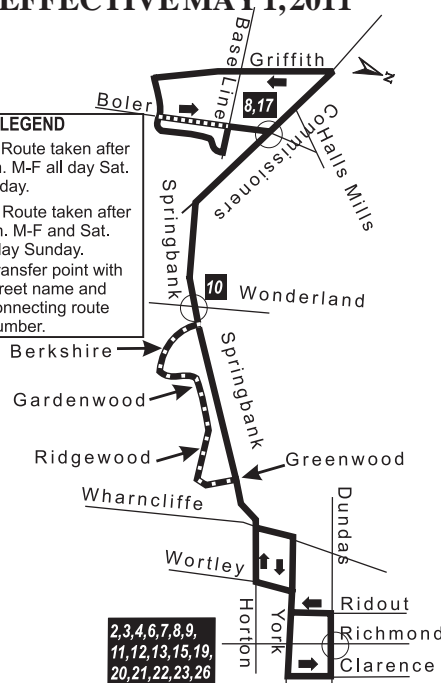

5 SPRINGBANK

EFFECTIVE MAY 1, 2011

LEGEND

Route taken after 6:00 p.m. M-F all day Sat. and Sunday.

Route taken after 7:00 p.m. M-F and Sat. and all day Sunday.

Transfer point with street name and connecting route number.

8,17

519-451-1347
www.ltconline.ca

Wherever life takes you

SPECIAL INFORMATION FOR ACCESSIBLE SERVICE

Routes designated as accessible means that every scheduled bus on the route will be a low-floor accessible bus. However, some stop locations may not be fully accessible at this time.

5 SPRINGBANK Sunday/Holiday® 5 SPRINGBANK

WESTBOUND

EASTBOUND

Dundas Richmond	Horton Wharnccliffe	Springbank Wonderland	Boler Commissioners	Griffith Baseline	Griffith Boler	Boler Commissioners	Springbank Wonderland	King Clarence	Dundas Richmond
LVS					LVS			ARR	ARR

All day Sunday there is no service on Springbank Drive between Greenwood and Berkshire. Westbound the bus travels along Greenwood to Ridgewood to Gardenwood to Berkshire back to Springbank. Eastbound the reverse.