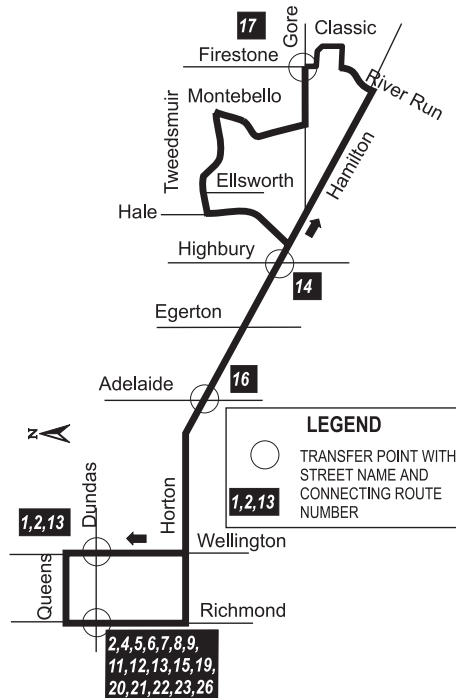

3 HAMILTON ROAD

EFFECTIVE AUGUST 27, 2000

519-451-1347
www.londontransit.ca

Wherever life takes you

LEGEND

- E Last bus Eastbound.
- + To garage via Highbury.
- @ Last bus for transfer at Dundas and Richmond.
- ® Applies to all statutory holidays except December 25 and 26.

Richmond Dundas LVS	Hamilton Adelaide	Hamilton Highbury	Hamilton River Run	Gore Firestone LVS	Tweedsmuir Ellsworth LVS	Hamilton Highbury	Hamilton Adelaide	Wellington Dundas	Richmond Dundas ARR
3:15	3:24	3:33	3:37	3:40	3:50	3:55	4:05	4:10	4:15
3:30	3:39	3:48	3:52	3:55	4:05	4:10	4:20	4:25	4:30
3:45	3:54	4:03	4:07	4:10	4:20	4:25	4:35	4:40	4:45
4:00	4:09	4:18	4:22	4:25	4:35	4:40	4:50	4:55	5:00
4:15	4:24	4:33	4:37	4:40	4:50	4:55	5:05	5:10	5:15
4:30	4:39	4:48	4:52	4:55	5:05	5:09	5:18	5:25	5:30
4:45	4:54	5:03	5:07	5:10	5:20	5:25	5:35	5:40	5:45
5:00	5:09	5:18	5:22	5:25	5:35	5:39	5:48	5:55	6:00
5:15	5:24	5:33	5:37	5:40	5:45	+5:49	-	-	-
5:30	5:39	5:48	5:52	5:55	6:05	6:09	6:18	6:25	6:30
5:45	5:52	5:59	6:03	6:06	6:11	+6:15	-	-	-
6:05	6:12	6:19	6:23	6:31	6:36	6:40	6:48	6:55	7:00
6:35	6:42	6:52	6:56	6:59	7:05	7:09	7:18	7:25	7:30
7:05	7:12	7:22	7:26	7:29	7:35	7:39	7:48	7:55	8:00
7:35	7:42	7:52	7:56	7:59	8:05	8:09	8:18	8:25	8:30
8:05	8:12	8:22	8:26	8:29	8:35	8:39	8:48	8:55	9:00
8:35	8:42	8:52	8:56	8:59	9:05	9:09	9:18	9:25	9:30
9:05	9:12	9:19	9:23	9:26	9:37	9:40	9:48	9:55	10:00
9:35	9:42	9:52	9:56	9:59	10:07	10:10	10:18	10:25	10:30
10:05	10:12	10:19	10:23	10:26	10:37	10:40	10:48	10:55	11:00
10:35	10:42	10:52	10:56	10:59	11:07	11:10	11:18	11:25	11:30
11:05	11:12	11:19	@11:23	@11:26	@11:37	@11:40	@11:48	@11:55	12:00
11:35	11:42	11:52	11:56	11:59	12:04	+12:08	-	-	-
E12:00	E12:07	E12:14	E12:18	E12:21	12:26	+12:30	-	-	-

LEGEND

E Last bus Eastbound.

+ To garage via Highbury.

@ Last bus for transfer at Dundas and Richmond.

® Applies to all statutory holidays except December 25 and 26.