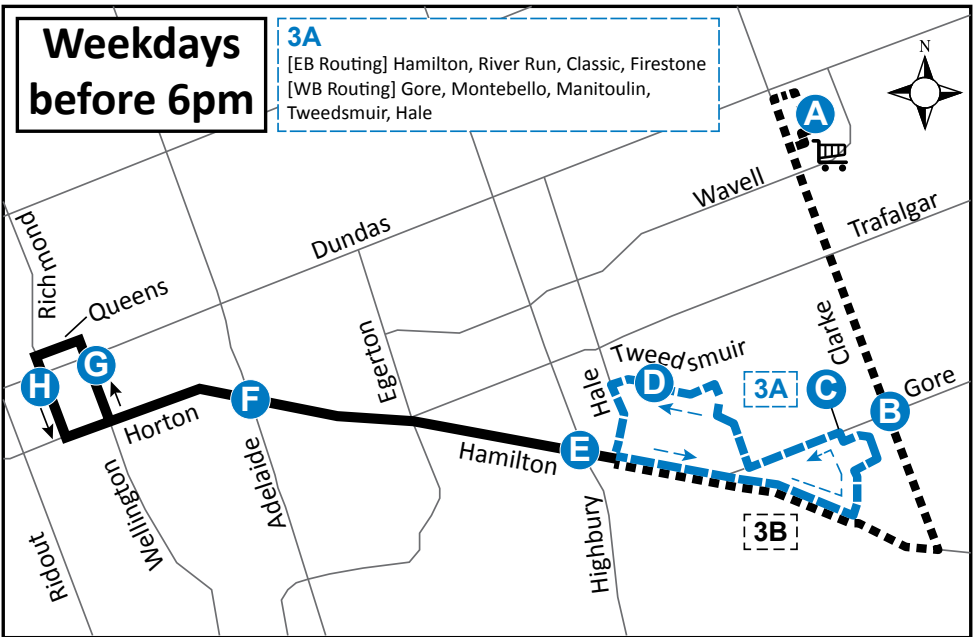

3

DOWNTOWN - FAIRMONT/ ARGYLE MALL

**Weekdays
before 6pm**

3A

[EB Routing] Hamilton, River Run, Classic, Firestone
[WB Routing] Gore, Montebello, Manitoulin,
Tweedsmuir, Hale

Map Legend

Effective: April 30th, 2017

- Timepoint
- Route Direction

- Shopping Centre
- Service Notes

**Evenings &
Weekends**

3A

Routing on Clarke, Gore,
Montebello, Manitoulin,
Tweedsmuir, Hale, Hamilton

ROUTE 3 - MONDAY-FRIDAY - BEFORE 6PM

WESTBOUND

ROUTE 3 - MONDAY-FRIDAY - BEFORE 6PM

WESTBOUND

EASTBOUND

Argyle Mall	Clarke & Gore	Gore & Firestone	Tweedsmuir & Ellsworth	Hamilton & Highbury	Hamilton & Adelaide	Wellington & Dundas	Dundas & Richmond	Hamilton & Adelaide	Hamilton & Highbury	Gore & Firestone	Clarke & Gore	Argyle Mall
A	B	C	D	E	F	G	H	F	E	C	B	A
LVS		LVS					LVS			ARR		ARR
3B		3A								3A	3B	
-	-	2:10	2:20	2:25	2:35	2:40	2:45	2:54	3:03	3:10	-	-
2:22	2:31	-	-	2:40	2:50	2:55	3:00	3:09	3:18	-	3:27	3:36
-	-	2:40	2:50	2:55	3:05	3:10	3:15	3:24	3:33	3:40	-	-
2:52	3:01	-	-	3:10	3:20	3:25	3:30	3:39	3:48	-	3:57	4:06
-	-	3:10	3:20	3:25	3:35	3:40	3:45	3:54	4:03	4:10	-	-
3:22	3:31	-	-	3:40	3:50	3:55	4:00	4:09	4:18	-	4:27	4:36
-	-	3:40	3:50	3:55	4:05	4:10	4:15	4:24	4:33	4:40	-	-
3:52	4:01	-	-	4:10	4:20	4:25	4:30	4:39	4:48	-	4:57	5:06
-	-	4:10	4:20	4:25	4:35	4:40	4:45	4:54	5:03	5:10	-	-
4:22	4:31	-	-	4:40	4:50	4:55	5:00	5:09	5:18	-	5:27	5:36
-	-	4:40	4:50	4:55	5:05	5:10	5:15	5:24	5:33	5:40	-	-
4:52	5:01	-	-	5:09	5:18	5:25	5:30	5:39	5:48	-	5:57	6:06