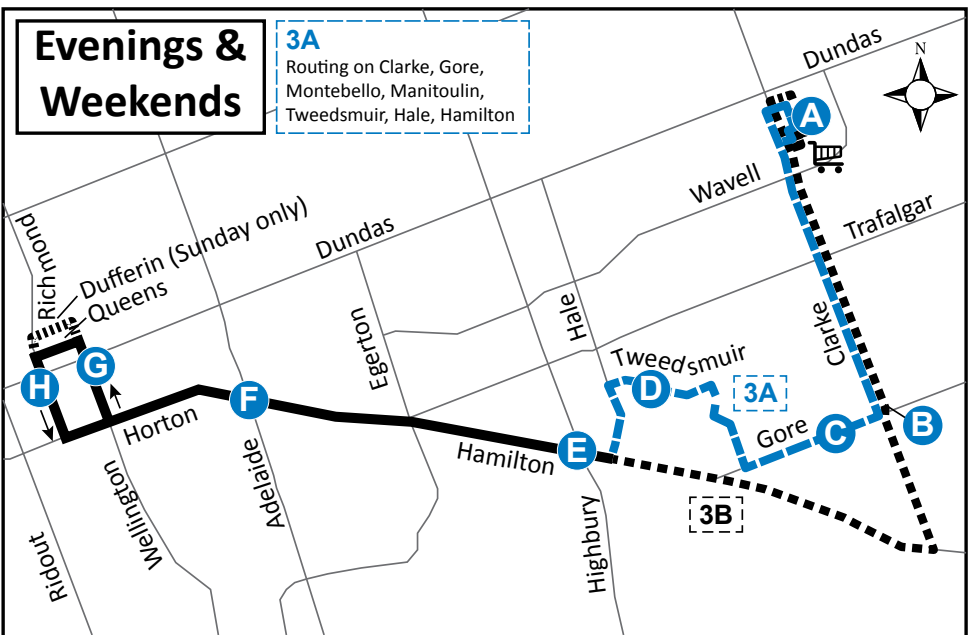

3

DOWNTOWN - FAIRMONT/ ARGYLE MALL

**Weekdays
before 6pm**

3A

[EB Routing] Hamilton, River Run, Classic, Firestone
[WB Routing] Gore, Montebello, Manitoulin,
Tweedsmuir, Hale

Map Legend

Effective: April 30th, 2017

- Timepoint
- Route Direction

- Shopping Centre
- Service Notes

**Evenings &
Weekends**

3A

Routing on Clarke, Gore,
Montebello, Manitoulin,
Tweedsmuir, Hale, Hamilton

ROUTE 3 - MONDAY-FRIDAY - BEFORE 6PM

WESTBOUND

ROUTE 3 - MONDAY-FRIDAY - BEFORE 6PM

WESTBOUND

EASTBOUND

Argyle Mall	Clarke & Gore	Gore & Firestone	Tweedsmuir & Ellsworth	Hamilton & Highbury	Hamilton & Adelaide	Wellington & Dundas	Dundas & Richmond	Hamilton & Adelaide	Hamilton & Highbury	Gore & Firestone	Clarke & Gore	Argyle Mall
A	B	C	D	E	F	G	H	F	E	C	B	A
LVS		LVS					LVS			ARR		ARR
3B		3A								3A	3B	
-	-	2:10	2:20	2:25	2:35	2:40	2:45	2:54	3:03	3:10	-	-
2:22	2:31	-	-	2:40	2:50	2:55	3:00	3:09	3:18	-	3:27	3:36
-	-	2:40	2:50	2:55	3:05	3:10	3:15	3:24	3:33	3:40	-	-
2:52	3:01	-	-	3:10	3:20	3:25	3:30	3:39	3:48	-	3:57	4:06
-	-	3:10	3:20	3:25	3:35	3:40	3:45	3:54	4:03	4:10	-	-
3:22	3:31	-	-	3:40	3:50	3:55	4:00	4:09	4:18	-	4:27	4:36
-	-	3:40	3:50	3:55	4:05	4:10	4:15	4:24	4:33	4:40	-	-
3:52	4:01	-	-	4:10	4:20	4:25	4:30	4:39	4:48	-	4:57	5:06
-	-	4:10	4:20	4:25	4:35	4:40	4:45	4:54	5:03	5:10	-	-
4:22	4:31	-	-	4:40	4:50	4:55	5:00	5:09	5:18	-	5:27	5:36
-	-	4:40	4:50	4:55	5:05	5:10	5:15	5:24	5:33	5:40	-	-
4:52	5:01	-	-	5:09	5:18	5:25	5:30	5:39	5:48	-	5:57	6:06