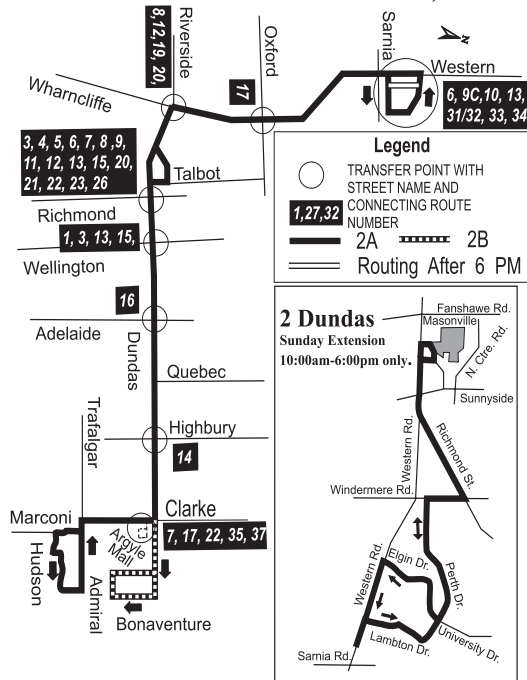

2 DUNDAS

EFFECTIVE SEPTEMBER 4, 2011

519-451-1347
www.ltconline.ca

Wherever life takes you

LEGEND

@	Last bus for transfer at Dundas and Richmond.
2C	Operates between UWO and Downtown only from September 8 to December 7, 2011 inclusive, January 9 to February 17, 2012 inclusive and February 27 to April 11, 2012 inclusive.
0:00	No service during exams (December 8 - 21, 2011 and April 12 - 27, 2012).
<u>0:00</u>	No service on Fridays or during exams.
E	Last bus Eastbound.
W	Last bus Westbound.
+	To garage via Trafalgar, Hale, and Brydges.
#	To garage via Highbury.
*	To garage via York, Egerton, Brydges.
X	Bus goes into service at Clarke/Wavell south 7 minutes earlier.
{	To garage via Clarke, Wavell, Highbury.
&	To garage via Western Rd., Oxford St., Highbury.
00:00	Transfer at Argyle Mall to continue journey on either A or B as appropriate.
⇒	Service begins 7 minutes earlier at Queens and Ridout
®	Applies to all statutory holidays except December 25 and 26.

LEGEND	
@	Last bus for transfer at Dundas and Richmond.
2C	Operates between UWO and Downtown only from September 8 to December 7, 2011 inclusive, January 9 to February 17, 2012 inclusive and February 27 to April 11, 2012 inclusive.
0:00	No service during exams (December 8 - 21, 2011 and April 12 - 27, 2012).
<u>0:00</u>	No service on Fridays or during exams.
E	Last bus Eastbound.
W	Last bus Westbound.
+	To garage via Trafalgar, Hale, and Brydges.
#	To garage via Highbury.
*	To garage via York, Egerton, Brydges.
X	Bus goes into service at Clarke/Wavell south 7 minutes earlier.
{	To garage via Clarke, Wavell, Highbury.
&	To garage via Western Rd., Oxford St., Highbury.
00:00	Transfer at Argyle Mall to continue journey on either A or B as appropriate.
⇒	Service begins 7 minutes earlier at Queens and Ridout
®	Applies to all statutory holidays except December 25 and 26.