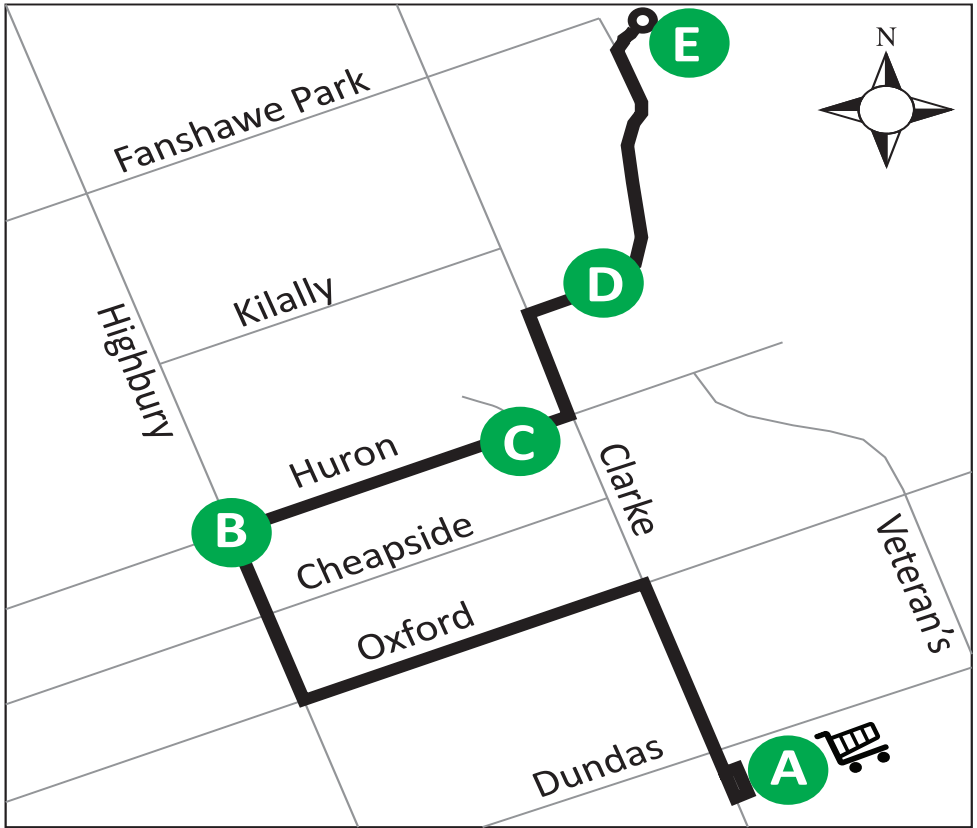

# 400 FANSHAWE GETAWAY

## Map Legend

- Timepoint
- Shopping Centre

519-451-1347  
[www.ltconline.ca](http://www.ltconline.ca)

**Operates on Weekends and Holidays Only**  
**Effective: July 1st, 2016 to October 2nd, 2016**

Please Note:  
Fanshawe Getaway only services the bus stops listed as timepoints above.

## 400 FANSHAWE GETAWAY - WEEKENDS/ HOLIDAYS

NORTHBOUND					SOUTHBOUND		
ARGYLE MALL	NORTHLAND MALL	HURON & OAKVILLE	FANSHAWE ENTRANCE KIOSK	FANSHAWE PIONEER VILLAGE	HURON & OAKVILLE	NORTHLAND MALL	ARGYLE MALL
A	B	C	D	E	C	B	A
LEAVES							ARRIVES
11:00	11:12	11:17	11:25	11:30	11:40	11:45	11:55
12:00	12:12	12:17	12:25	12:30	12:40	12:45	12:55
1:00	1:12	1:17	1:25	1:30	1:40	1:45	1:55
2:00	2:12	2:17	2:25	2:30	2:40	2:45	2:55
3:00	3:12	3:17	3:25	3:30	3:40	3:45	3:55
4:00	4:12	4:17	4:25	4:30	4:40	4:45	4:55
5:00	5:12	5:17	5:25	5:30	5:40	5:45	5:55