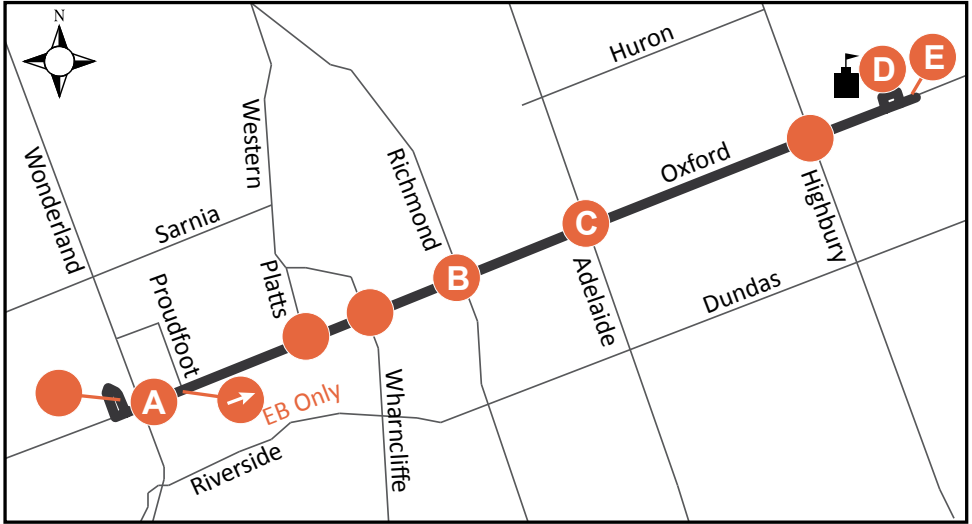

91

EXPRESS FANSHAWE COLLEGE - OXFORD & WONDERLAND

Map Legend

Effective: September 4th, 2016

- Timepoint
- Stop Location

- College
- Route Direction

SPECIAL NOTES:

Route 91 is a limited stop, semi-express route; we are unable to accommodate courtesy stops.