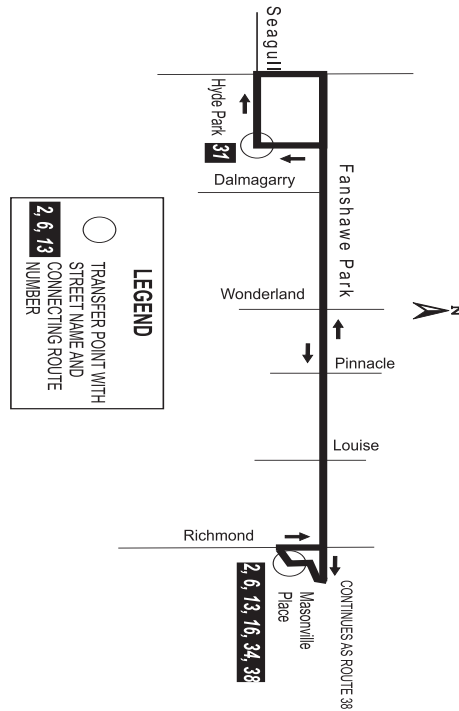

# 39 FANSHAWE WEST

**EFFECTIVE SEPTEMBER 4, 2011**

**519-451-1347**  
www.ltconline.ca

*Wherever life takes you*

LEGEND	
0:00	Arrives as 39 Fanshawe West leaves as 38 Stoney Creek
0:00	Arrives as 38 Stoney Creek leaves as 39 Fanshawe West
@	Last bus for transfer at Masonville Place
W	Last bus Westbound
*	To garage via Fanshawe Park Rd and Highbury

39 FANSHAWE WEST SATURDAY							
WESTBOUND				EASTBOUND			
Masonville Place	Fanshawe Park Rd Wonderland	Fanshawe Aldersbrook Gate	Seagull Hyde Park	Seagull Hyde Park	Fanshawe Aldersbrook Gate	Fanshawe Park Rd Wonderland	Masonville Place
LVS			ARR	LVS			ARR
9:15	9:20	9:22	9:26	9:29	9:33	9:35	9:41
9:45	9:50	9:52	9:56	9:59	10:03	10:05	10:11
10:15	10:20	10:22	10:26	10:29	10:33	10:35	10:41
10:45	10:50	10:52	10:56	10:59	11:03	11:05	11:11
11:15	11:20	11:22	11:26	11:29	11:33	11:35	11:41
11:45	11:50	11:52	11:56	11:59	12:03	12:05	12:11
12:15	12:20	12:22	12:26	12:29	12:33	12:35	12:41
12:45	12:50	12:52	12:56	12:59	1:03	1:05	1:11
1:15	1:20	1:22	1:26	1:29	1:33	1:35	1:41
1:45	1:50	1:52	1:56	1:59	2:03	2:05	2:11
2:15	2:20	2:22	2:26	2:29	2:33	2:35	2:41
2:45	2:50	2:52	2:56	2:59	3:03	3:05	3:11
3:15	3:20	3:22	3:26	3:29	3:33	3:35	3:41
3:45	3:50	3:52	3:56	3:59	4:03	4:05	4:11
4:15	4:20	4:22	4:26	4:29	4:33	4:35	4:41
4:45	4:50	4:52	4:56	4:59	5:03	5:05	5:11
5:15	5:20	5:22	5:26	5:29	5:33	5:35	5:41
W5:45	W5:50	W5:52	W5:56	@6:05	@6:09	@6:11	*6:16
PLEASE NOTE: THERE IS NO SUNDAY OR HOLIDAY SERVICE ON THIS ROUTE.							