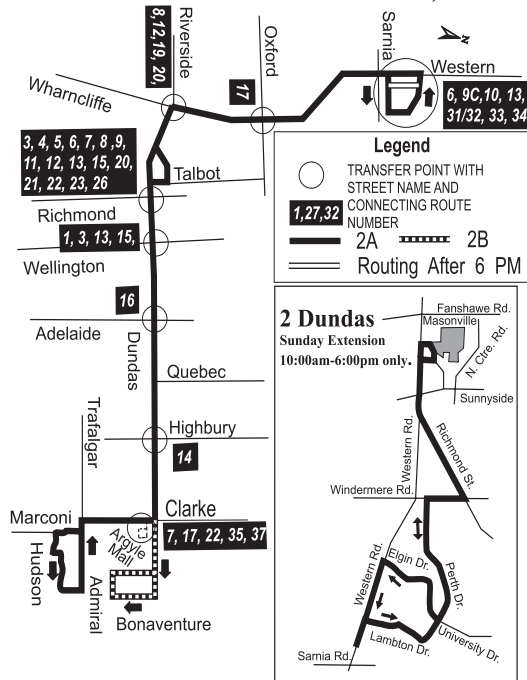

2 DUNDAS

EFFECTIVE SEPTEMBER 4, 2011

519-451-1347
www.ltconline.ca

Wherever life takes you

LEGEND

@	Last bus for transfer at Dundas and Richmond.
2C	Operates between UWO and Downtown only from September 8 to December 7, 2011 inclusive, January 9 to February 17, 2012 inclusive and February 27 to April 11, 2012 inclusive.
0:00	No service during exams (December 8 - 21, 2011 and April 12 - 27, 2012).
<u>0:00</u>	No service on Fridays or during exams.
E	Last bus Eastbound.
W	Last bus Westbound.
+	To garage via Trafalgar, Hale, and Brydges.
#	To garage via Highbury.
*	To garage via York, Egerton, Brydges.
X	Bus goes into service at Clarke/Wavell south 7 minutes earlier.
{	To garage via Clarke, Wavell, Highbury.
&	To garage via Western Rd., Oxford St., Highbury.
00:00	Transfer at Argyle Mall to continue journey on either A or B as appropriate.
⇒	Service begins 7 minutes earlier at Queens and Ridout
®	Applies to all statutory holidays except December 25 and 26.