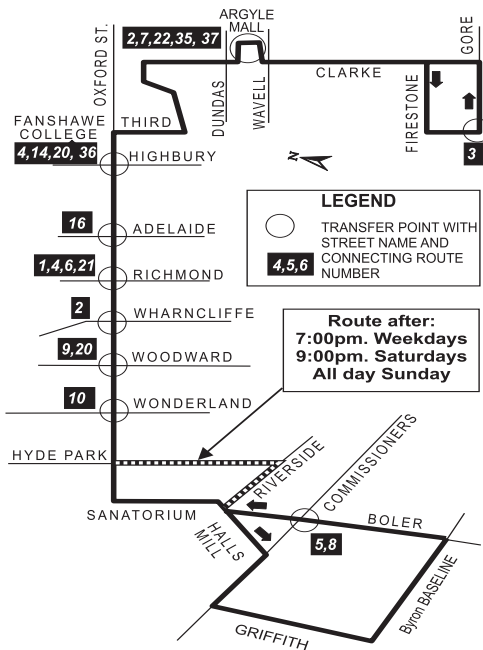

17 OXFORD WEST

EFFECTIVE SEPTEMBER 4, 2011

519-451-1347
www.ltconline.ca

Wherever life takes you

LEGEND

- @ Last bus for transfer at Oxford and Richmond incl. buses at Dundas and Richmond.
- E Last bus Eastbound.
- W Last bus Westbound.
- + To garage via Gore, Hamilton, Highbury.
- # To garage via Baseline, Bolter, Riverside, Ridout, King, Waterloo, York, Egerton, Brydges.
- X Bus goes into service at Commissioners and Halls Mills 4 minutes earlier.
- ® Applies to all statutory holidays except December 25 and 26.

Route eastbound only via Riverside, Hyde Park to Oxford St.

SPECIAL INFORMATION FOR ACCESSIBLE SERVICE

Routes designated as accessible means that every scheduled bus on the route will be a low-floor accessible bus. However, some stop locations may not be fully accessible at this time.

Please note: After 7:00 p.m. Weekdays, 9:00 p.m. Saturdays and all day Sundays the route is changed, eastbound only, to travel east on Riverside, north on Hyde Park to Oxford St. and then east on Oxford St. to regular route.