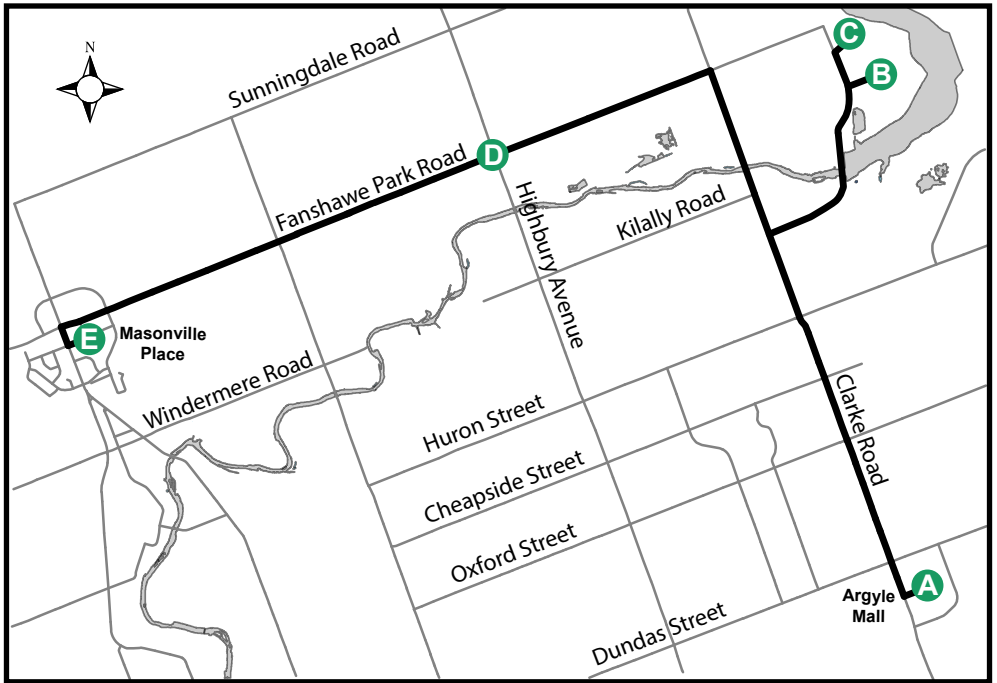

# 400 FANSHAWE GETAWAY

|                    |                   |  |  |
|--------------------|-------------------|--|--|
| <b>Map Legend</b>  |                   | <b>Effective: July 1st - August 27th, 2017</b> |  |
| <b>A</b> Timepoint | → Route Direction | Fanshawe College                               |  |

**SPECIAL NOTE:**

--Route 400 is a limited stop route, which only serves stops marked with a green bus stop plate.

--Route 400 operates weekends only between July 1 and August 27, 2017.

--The route will also operate during Doors Open weekend, September 16-17, 2017.